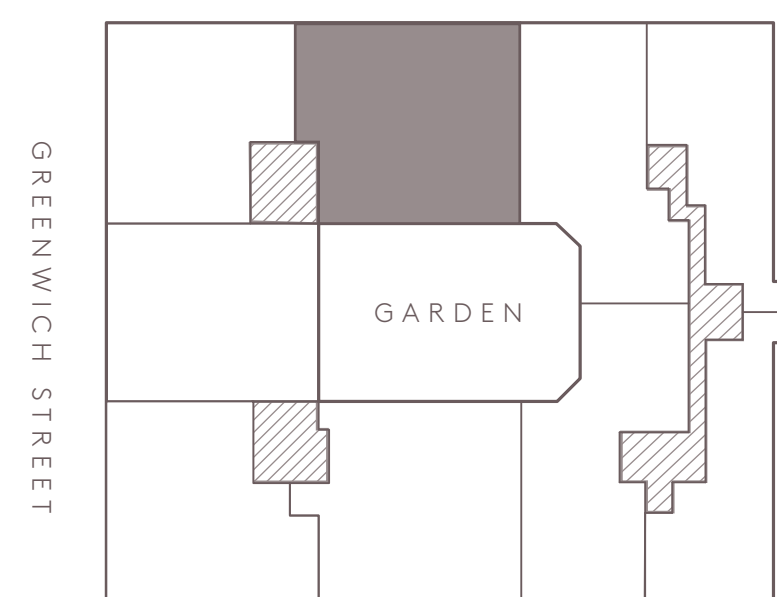

443 GREENWICH

6G

3,883 SQ. FT. | 361 SQ. M.

4 BEDROOMS | 4 BATHROOMS | POWDER ROOM

DESBROSSES STREET

0' 1' 2' 4' 6' 10'

443 GREENWICH STREET

SALES GALLERY
174 HUDSON STREET
NEW YORK NY 10013
443GREENWICH.COM
212 877 4433