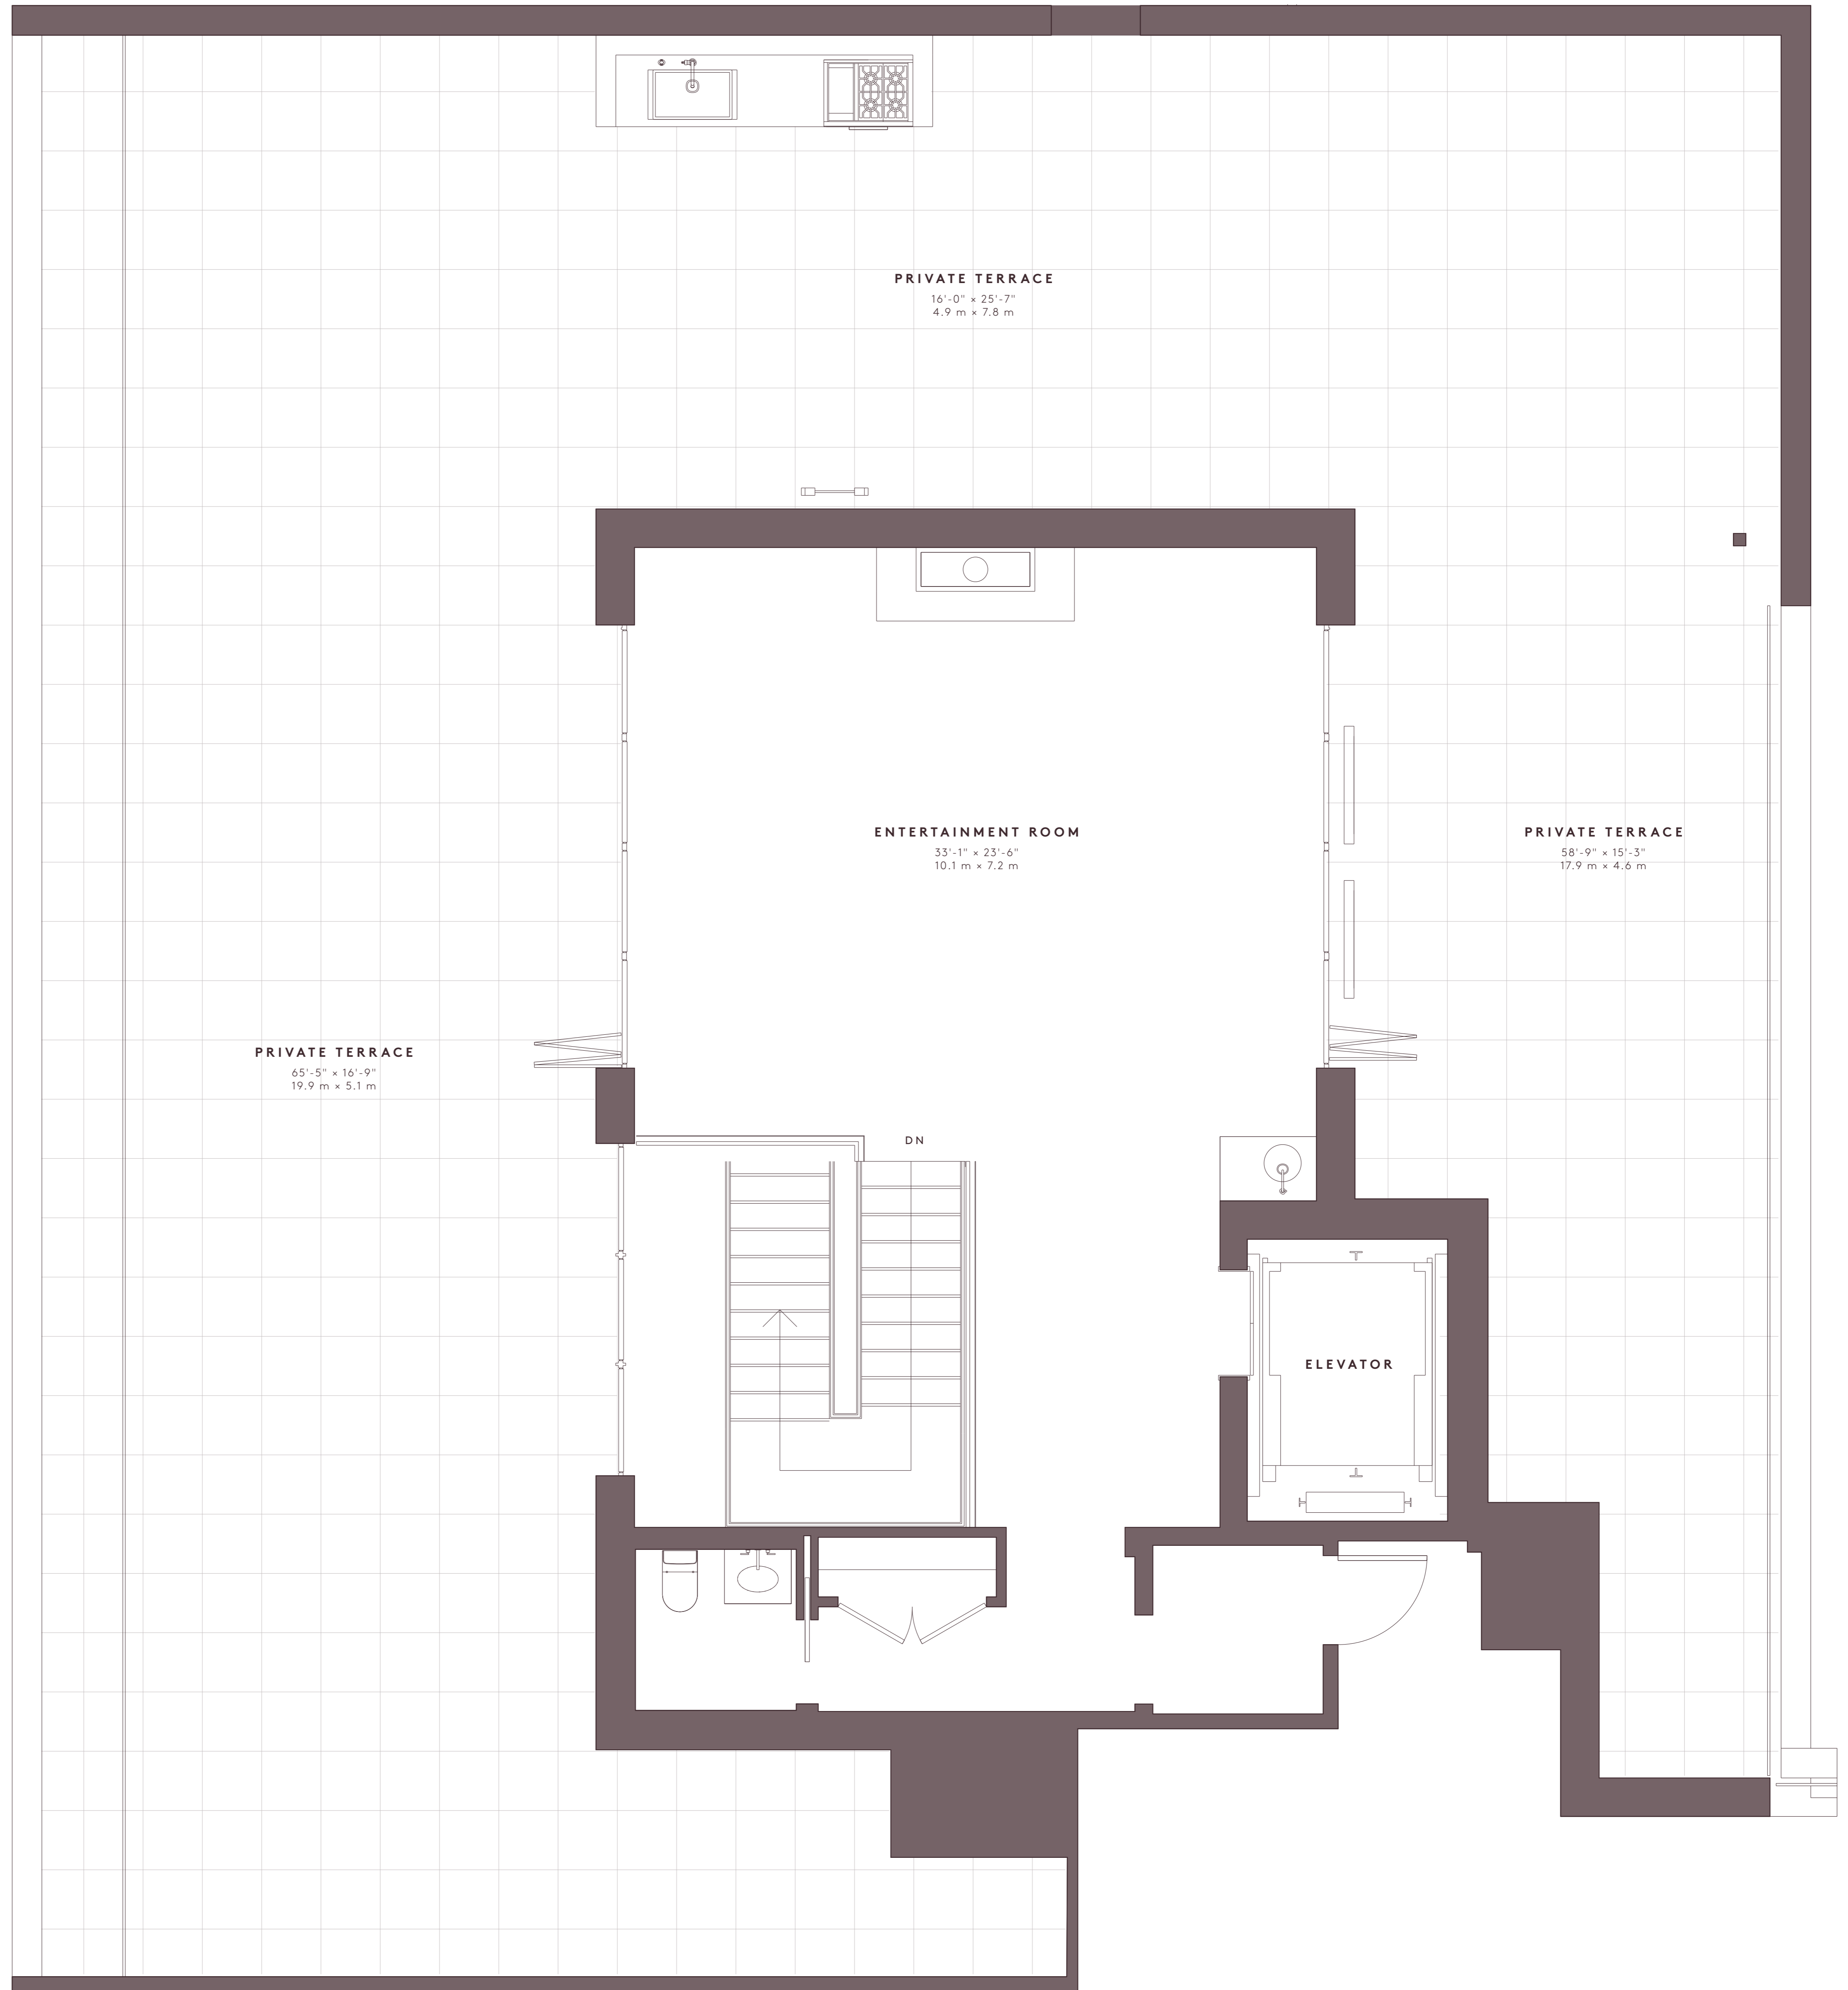

443 GREENWICH

PENTHOUSE G

SEVENTH FLOOR LEVEL

5,375 SQ. FT. | 499 SQ. M. INTERIOR
2,646 SQ. FT. | 246 SQ. M. TERRACE

4 BEDROOMS | 4 BATHROOMS
2 POWDER ROOMS | ENTERTAINMENT ROOM

DESBROSSES STREET

VESTRY STREET

0' 1' 2' 4' 6' 10'

443 GREENWICH STREET

SALES GALLERY
174 HUDSON STREET
NEW YORK NY 10013
443GREENWICH.COM
212 877 4433

443 GREENWICH

PENTHOUSE G

PENTHOUSE LEVEL

5,375 SQ. FT. | 499 SQ. M. INTERIOR
2,646 SQ. FT. | 246 SQ. M. TERRACE

4 BEDROOMS | 4 BATHROOMS
2 POWDER ROOMS | ENTERTAINMENT ROOM

DESBROSSES STREET

VESTRY STREET

0' 1' 2' 4' 6' 10'

443 GREENWICH STREET

SALES GALLERY
174 HUDSON STREET
NEW YORK NY 10013
443GREENWICH.COM
212 877 4433