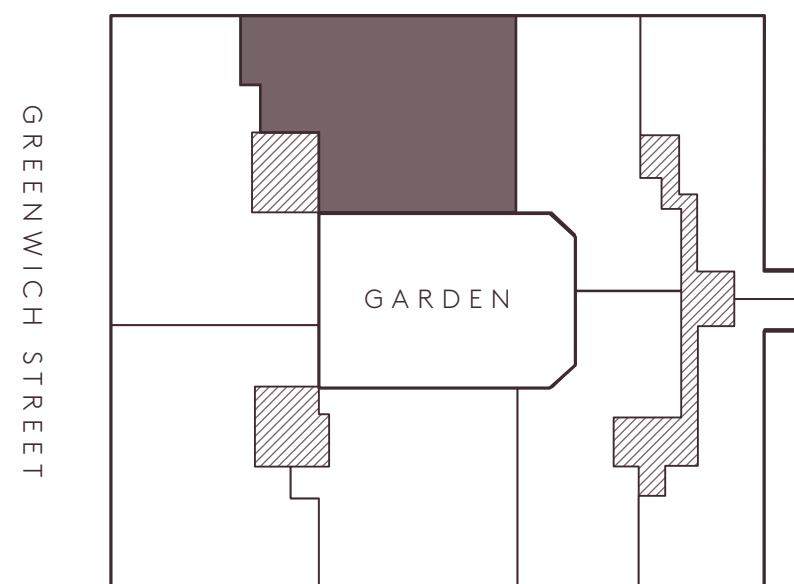

443 GREENWICH

PENTHOUSE G

SEVENTH FLOOR LEVEL

5,375 SQ. FT. | 499 SQ. M. INTERIOR
2,646 SQ. FT. | 246 SQ. M. TERRACE

4 BEDROOMS | 4 BATHROOMS
2 POWDER ROOMS | ENTERTAINMENT ROOM

DESBROSSES STREET

VESTRY STREET

0' 1' 2' 4' 6' 10'

443 GREENWICH STREET

SALES GALLERY
174 HUDSON STREET
NEW YORK NY 10013
443GREENWICH.COM
212 877 4433

443 GREENWICH

PENTHOUSE G

PENTHOUSE LEVEL

5,375 SQ. FT. | 499 SQ. M. INTERIOR
2,646 SQ. FT. | 246 SQ. M. TERRACE