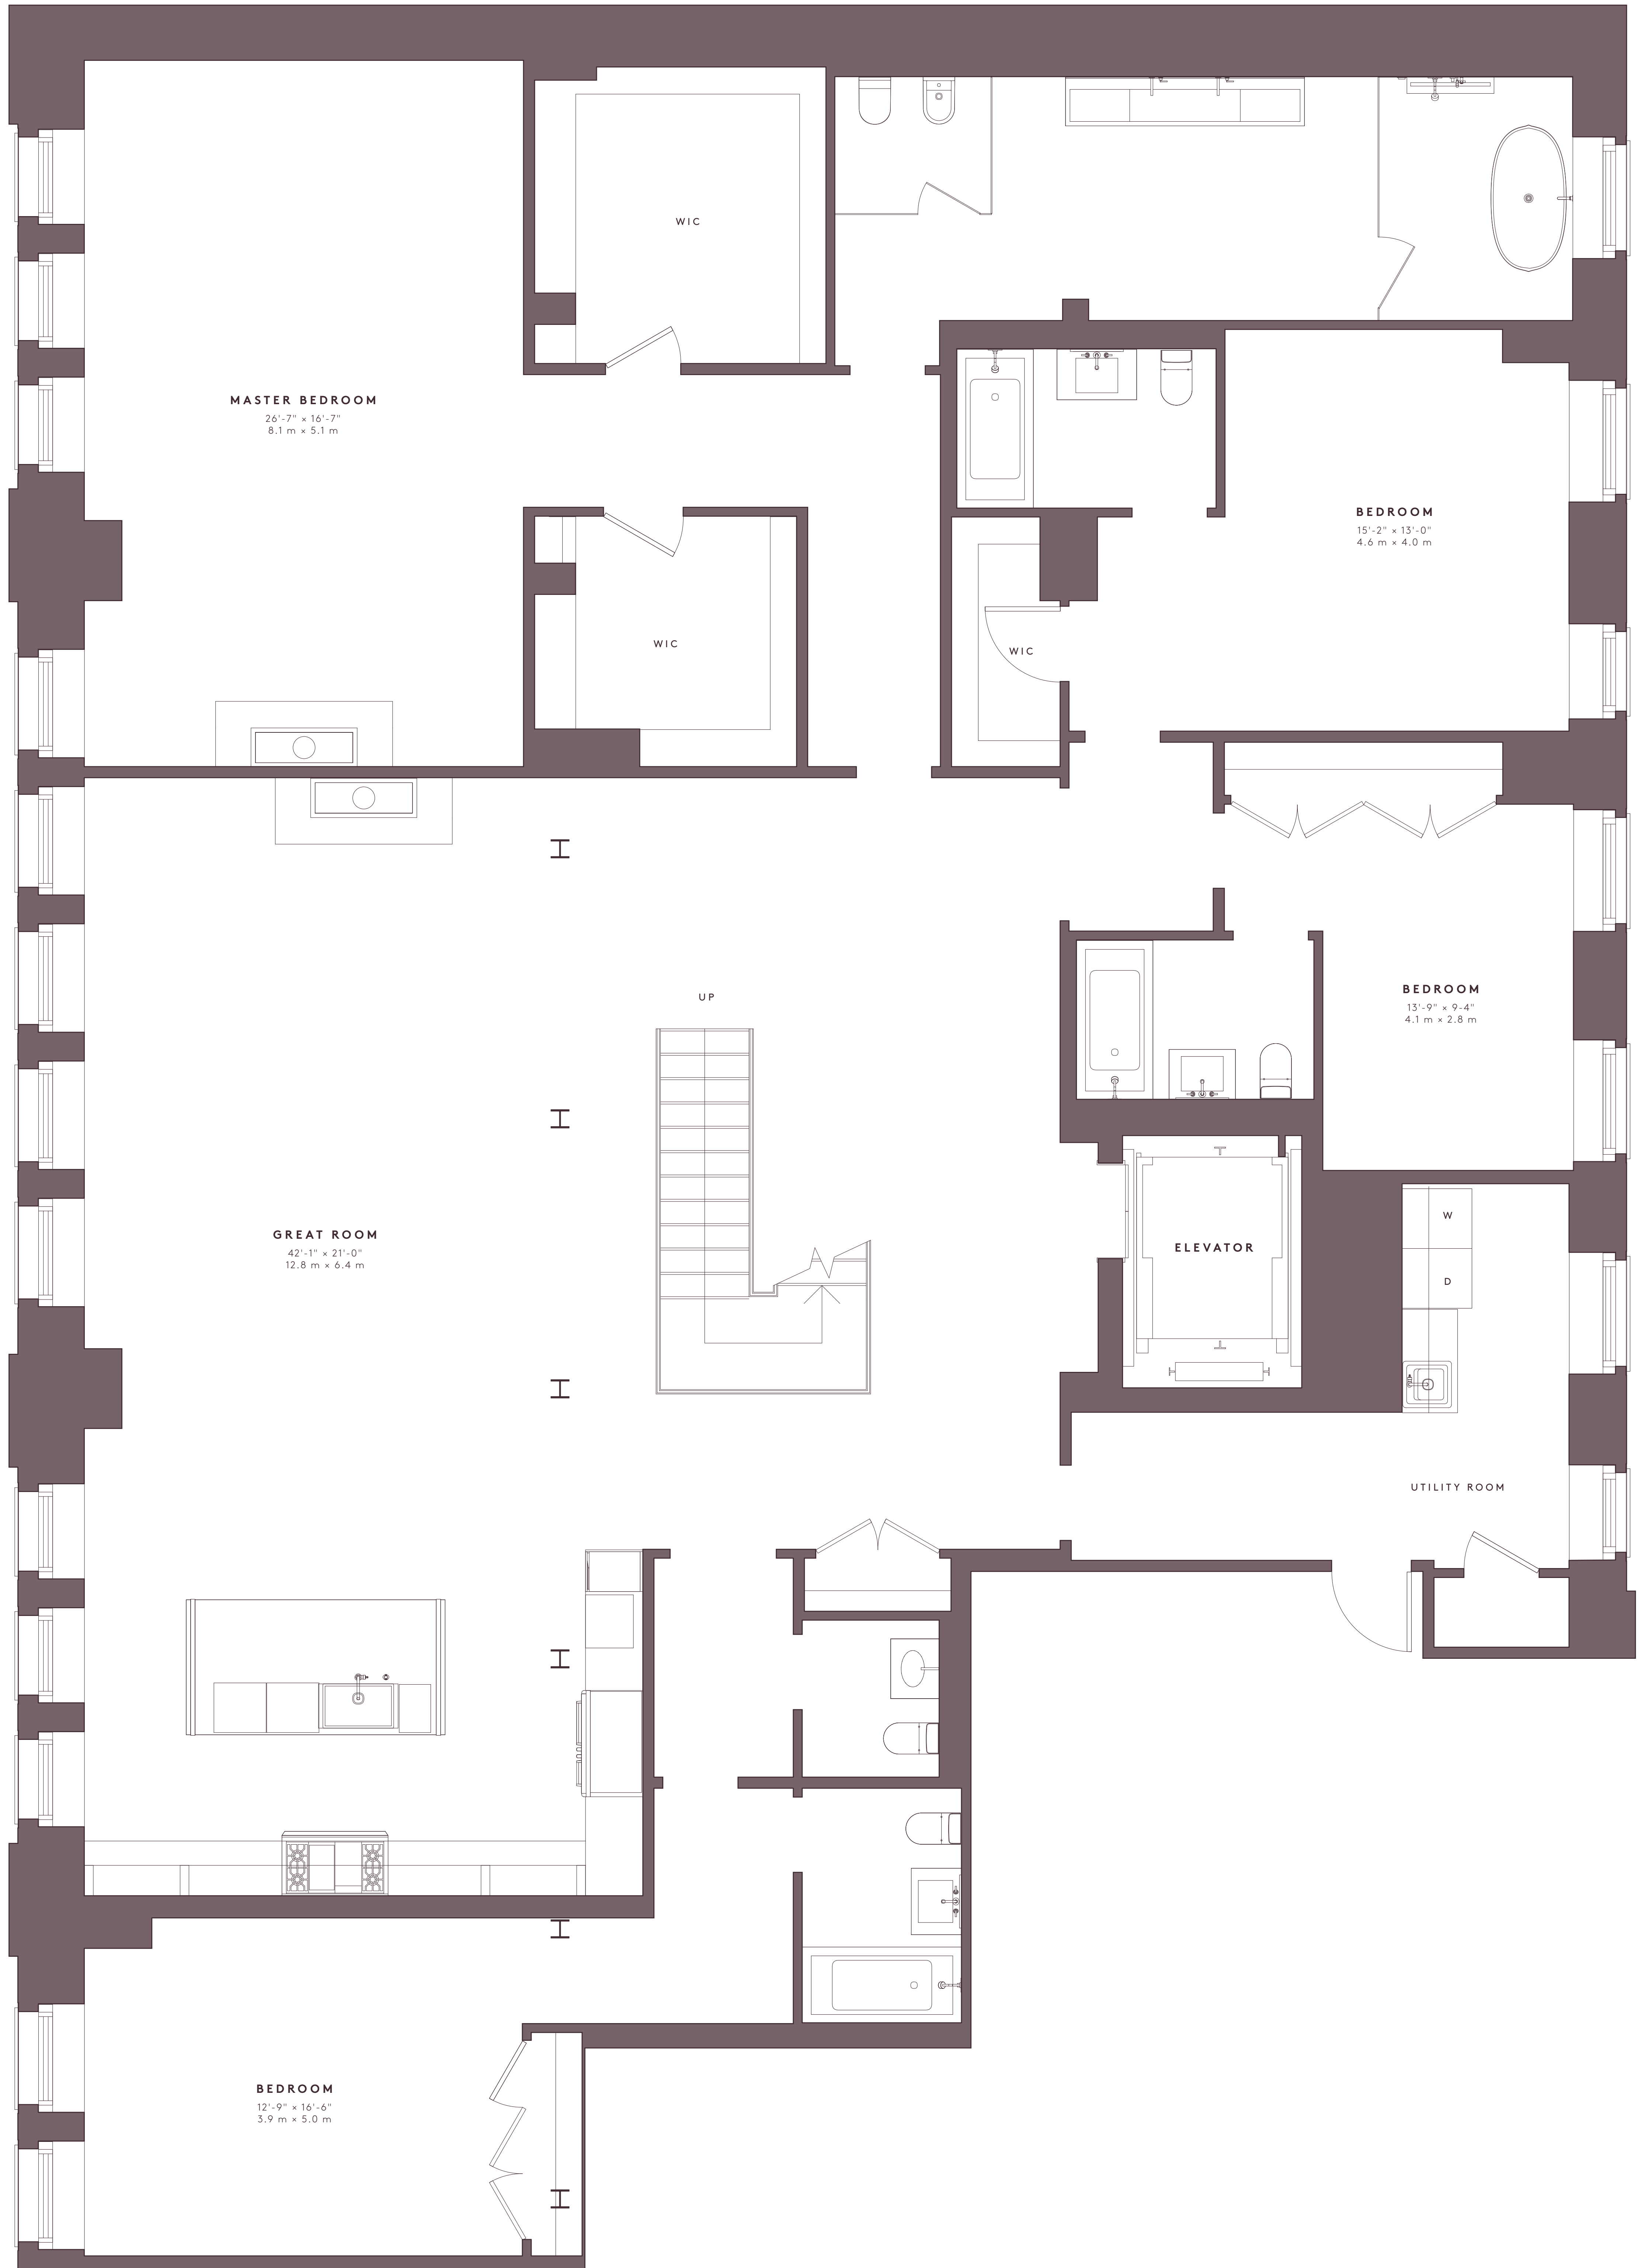

443 GREENWICH

PENTHOUSE G

SEVENTH FLOOR LEVEL

5,375 SQ. FT. | 499 SQ. M. INTERIOR
2,646 SQ. FT. | 246 SQ. M. TERRACE

4 BEDROOMS | 4 BATHROOMS
2 POWDER ROOMS | ENTERTAINMENT ROOM

DESBROSSES STREET

VESTRY STREET

0' 1' 2' 4' 6' 10'

443 GREENWICH STREET

SALES GALLERY
174 HUDSON STREET
NEW YORK NY 10013
443GREENWICH.COM
212 877 4433

443 GREENWICH

PENTHOUSE G

PENTHOUSE LEVEL

5,375 SQ. FT. | 499 SQ. M. INTERIOR
2,646 SQ. FT. | 246 SQ. M. TERRACE

4 BEDROOMS | 4 BATHROOMS
2 POWDER ROOMS | ENTERTAINMENT ROOM

DESBROSSES STREET

VESTRY STREET

0' 1' 2' 4' 6' 10'

443 GREENWICH STREET

SALES GALLERY
174 HUDSON STREET
NEW YORK NY 10013
443GREENWICH.COM
212 877 4433