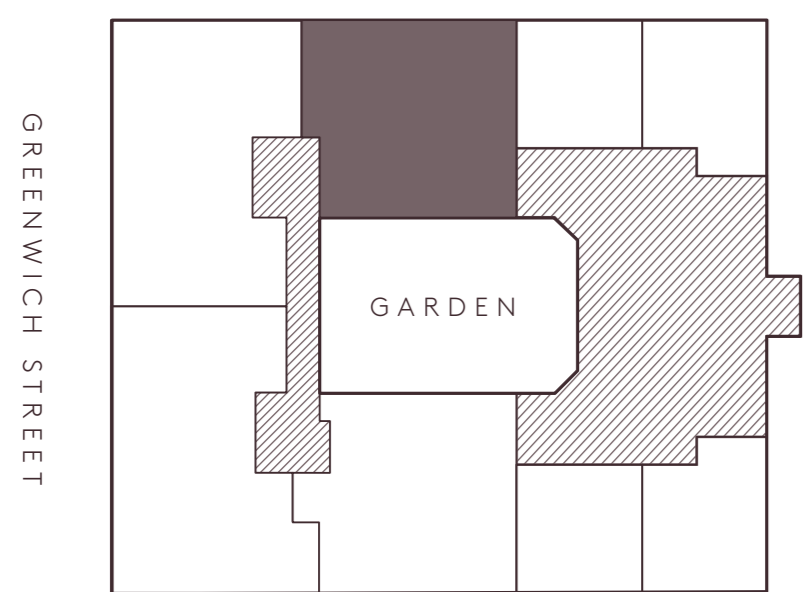

DESBROSSES STREET