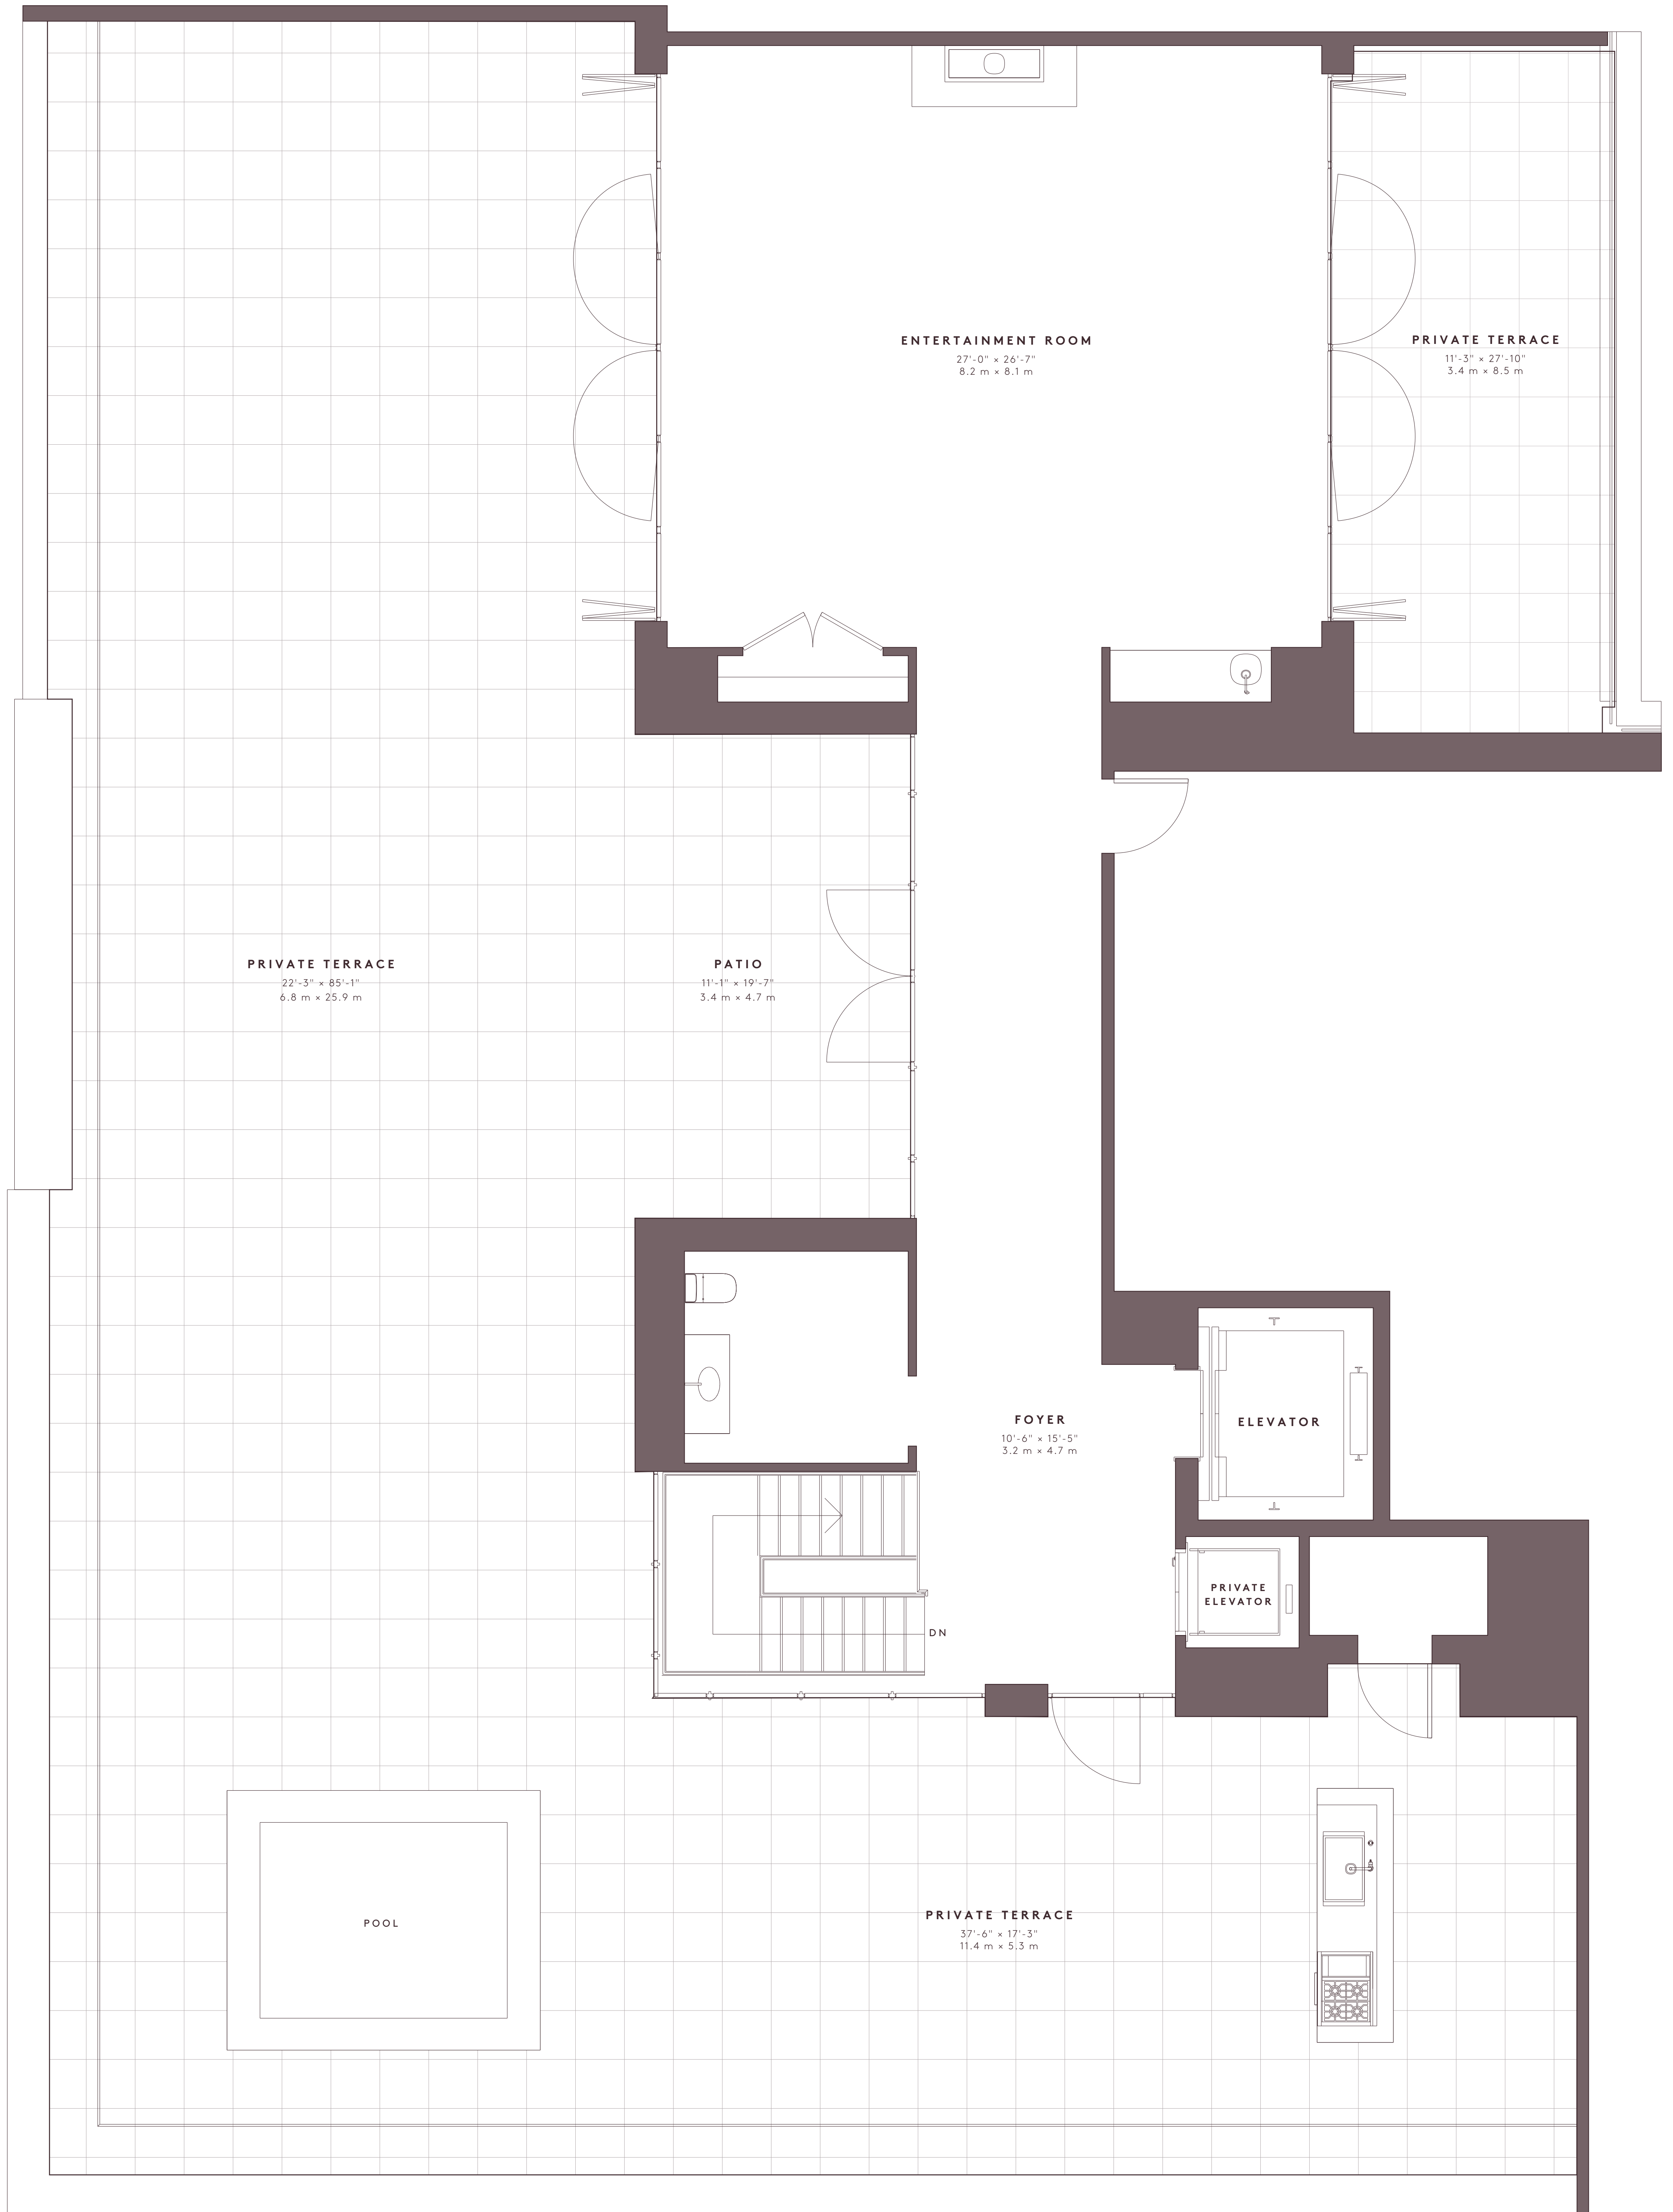

# PENTHOUSE A

SIXTH FLOOR LEVEL

8,569 SQ. FT. | 796 SQ. M. INTERIOR  
3,599 SQ. FT. | 334 SQ. M. TERRACE

5 BEDROOMS | 6 BATHROOMS | 2 POWDER ROOMS  
LIBRARY | MEDIA ROOM | ENTERTAINMENT ROOM

DESBROSSES STREET

# PENTHOUSE A

SEVENTH FLOOR LEVEL

8,569 SQ. FT. | 796 SQ. M. INTERIOR  
3,599 SQ. FT. | 334 SQ. M. TERRACE

5 BEDROOMS | 6 BATHROOMS | 2 POWDER ROOMS  
LIBRARY | MEDIA ROOM | ENTERTAINMENT ROOM

DESBROSSES STREET

# PENTHOUSE A

PENTHOUSE LEVEL

8,569 SQ. FT. | 796 SQ. M. INTERIOR  
3,599 SQ. FT. | 334 SQ. M. TERRACE

5 BEDROOMS | 6 BATHROOMS | 2 POWDER ROOMS  
LIBRARY | MEDIA ROOM | ENTERTAINMENT ROOM

DESBROSSES STREET