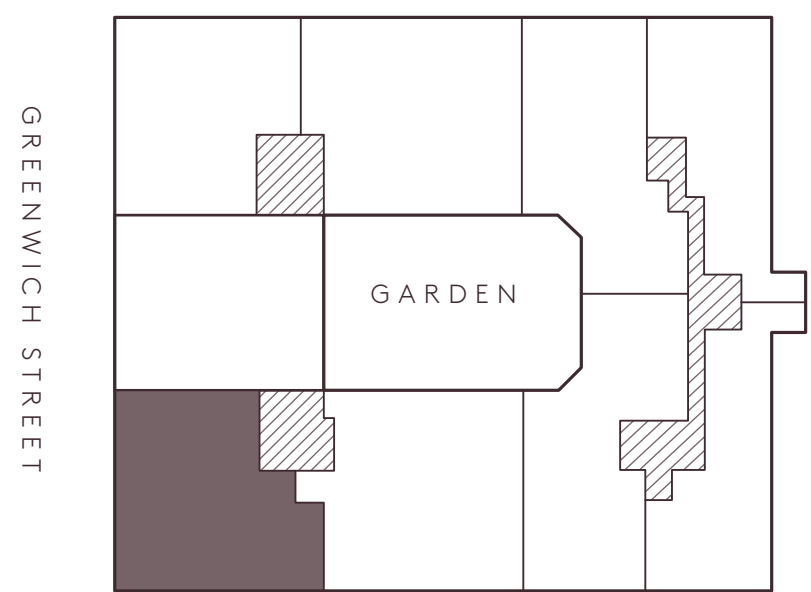

VESTRY STREET

0' 1' 2' 4' 6' 10'

443 GREENWICH STREET

SALES GALLERY  
174 HUDSON STREET  
NEW YORK NY 10013  
443GREENWICH.COM  
212 877 4433

443 GREENWICH