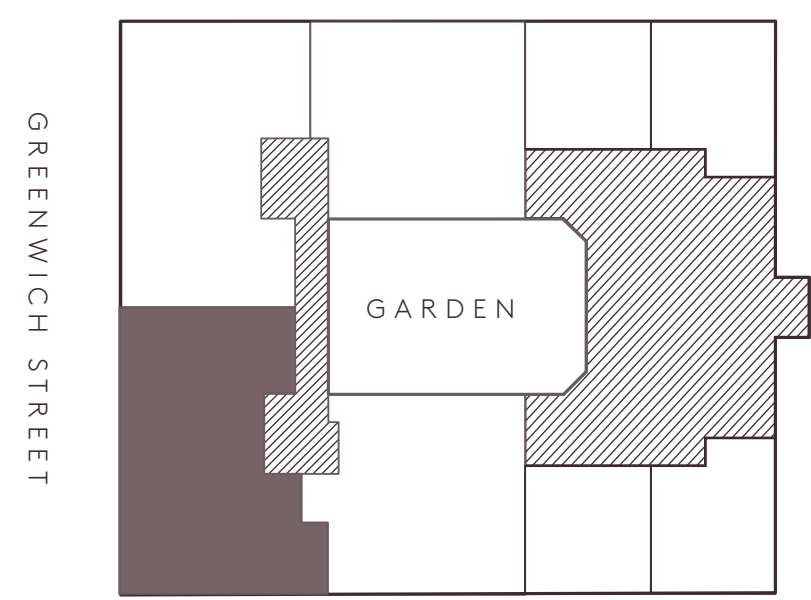

DESBROSSES STREET