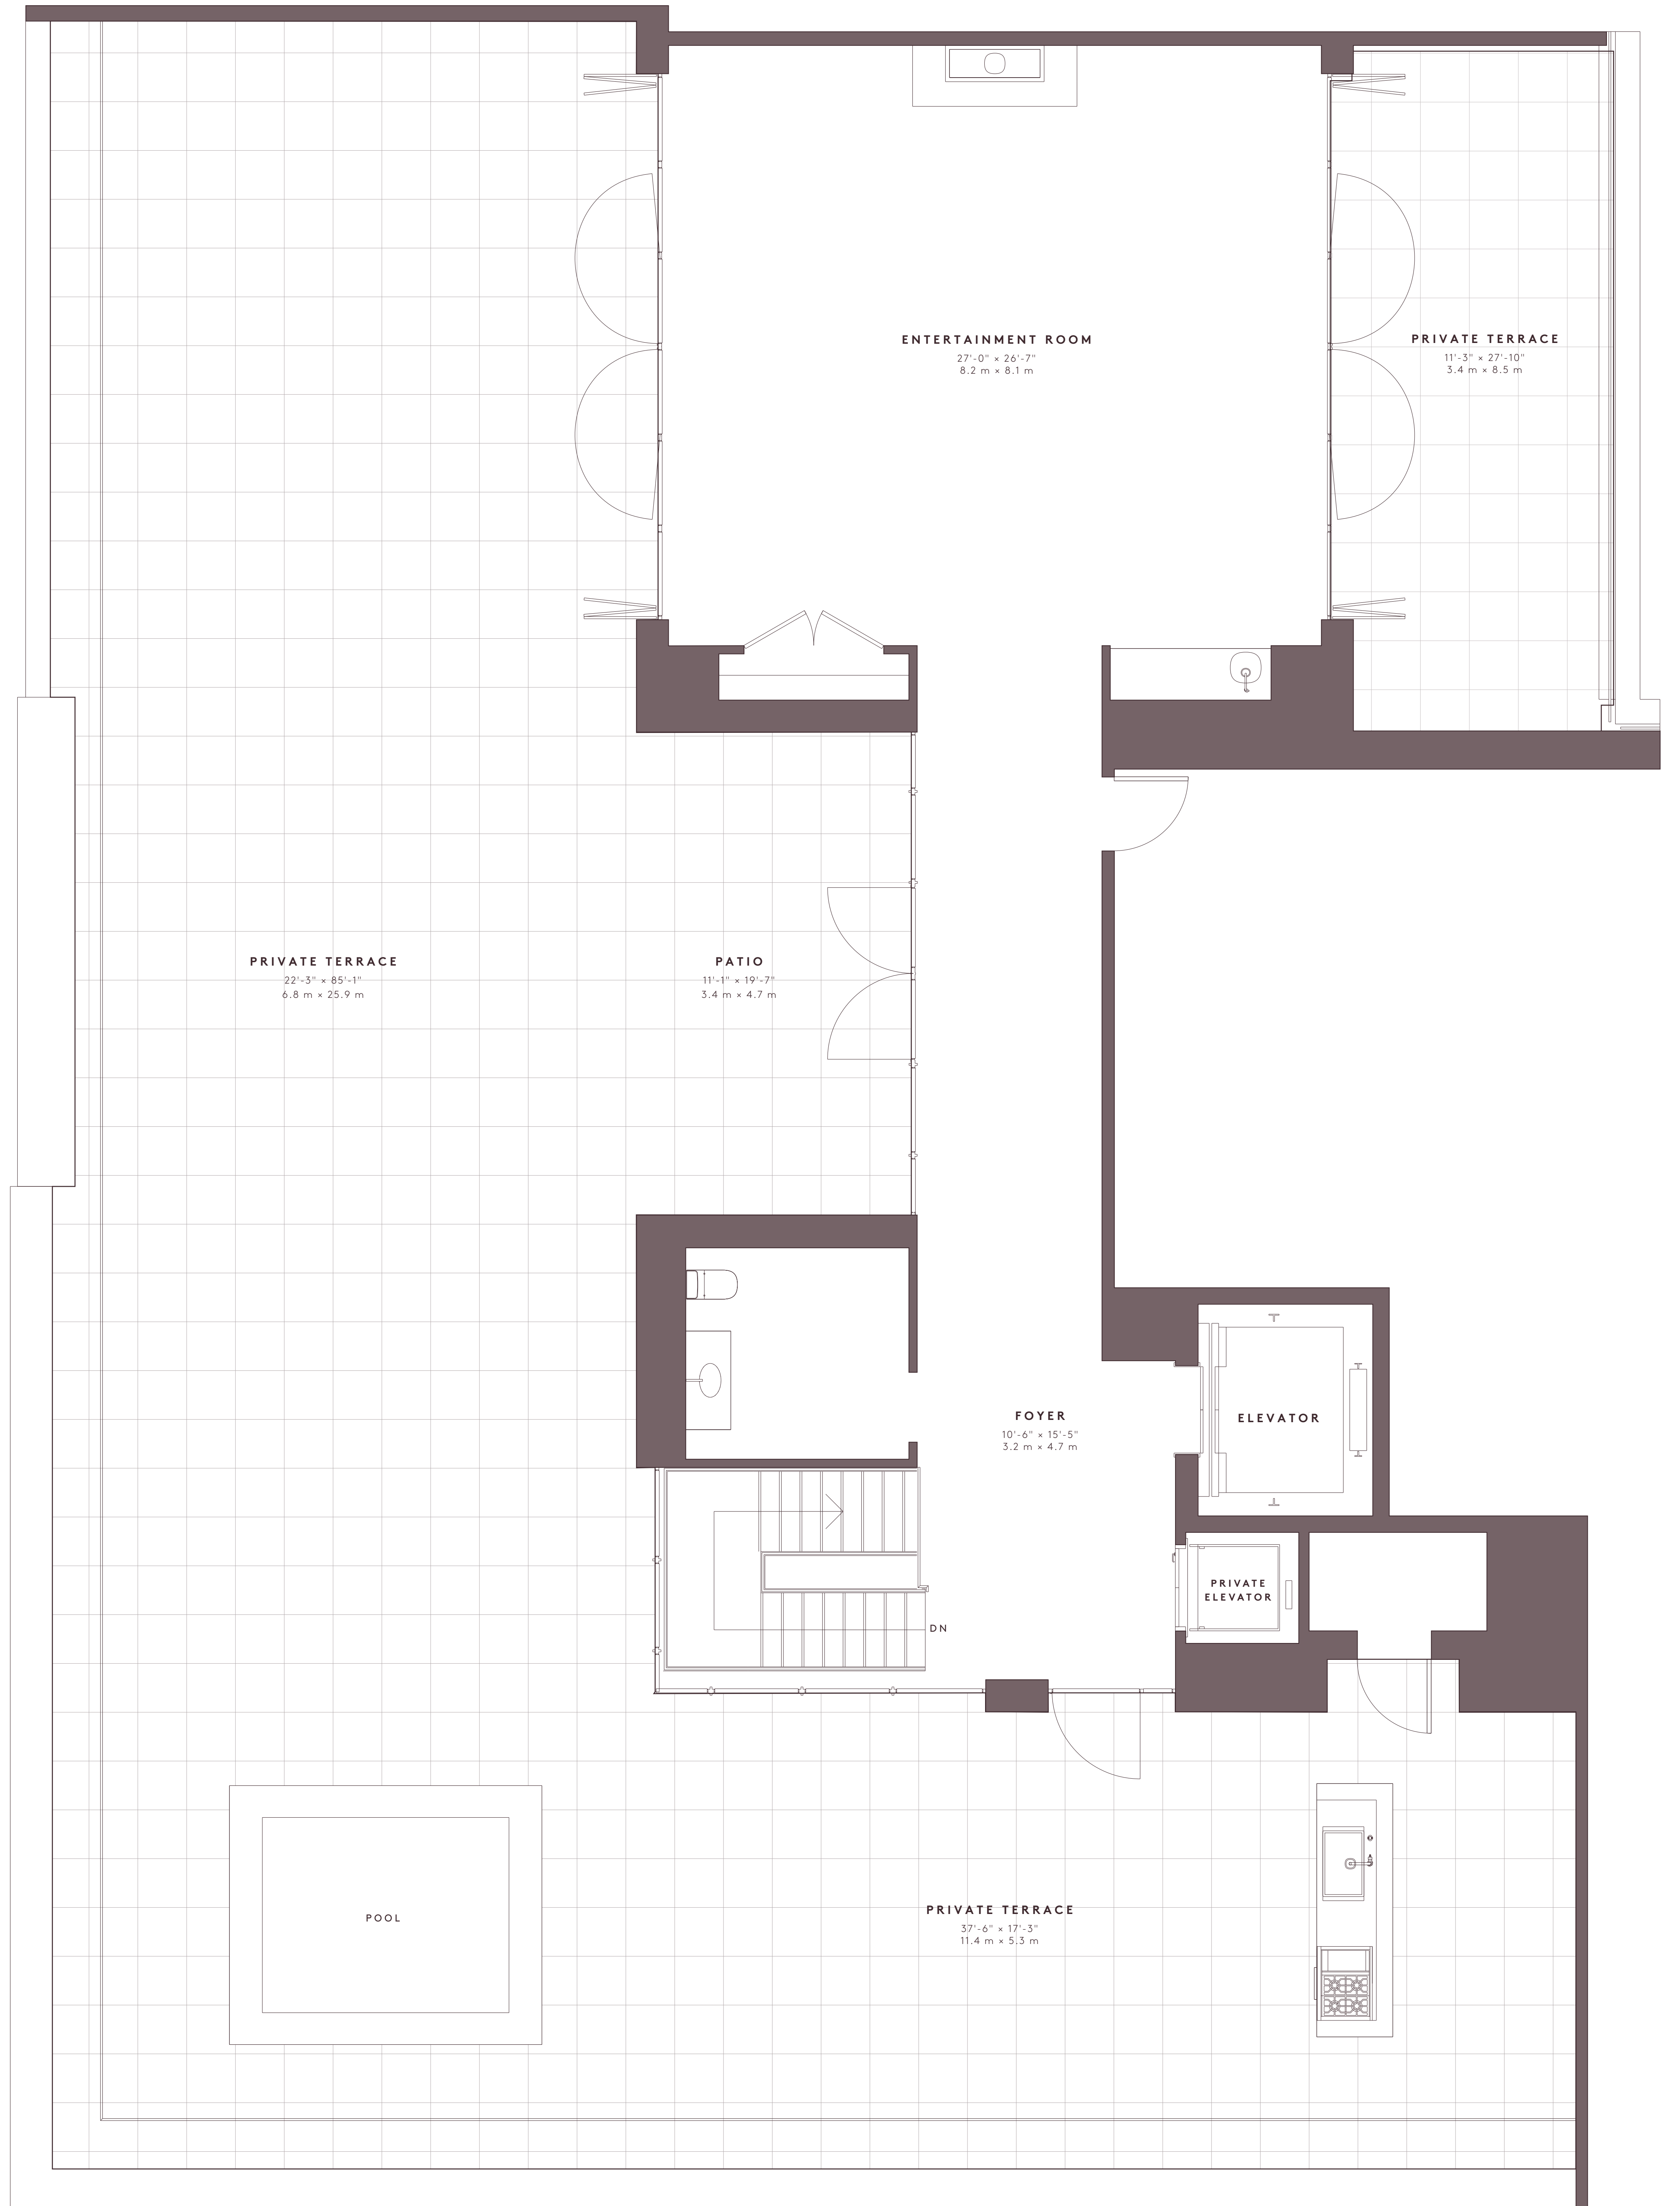

443 GREENWICH

PENTHOUSE A

SIXTH FLOOR LEVEL

8,569 SQ. FT. | 796 SQ. M. INTERIOR
3,599 SQ. FT. | 334 SQ. M. TERRACE

5 BEDROOMS | 6 BATHROOMS | 2 POWDER ROOMS
LIBRARY | MEDIA ROOM | ENTERTAINMENT ROOM

DESBROSSES STREET

VESTRY STREET

0' 1' 2' 4' 6' 10'

443 GREENWICH STREET

SALES GALLERY
174 HUDSON STREET
NEW YORK NY 10013
443GREENWICH.COM
212 877 4433

443 GREENWICH

PENTHOUSE A

SEVENTH FLOOR LEVEL

8,569 SQ. FT. | 796 SQ. M. INTERIOR
3,599 SQ. FT. | 334 SQ. M. TERRACE

5 BEDROOMS | 6 BATHROOMS | 2 POWDER ROOMS
LIBRARY | MEDIA ROOM | ENTERTAINMENT ROOM

DESBROSSES STREET

VESTRY STREET

0' 1' 2' 4' 6' 10'

443 GREENWICH STREET

SALES GALLERY
174 HUDSON STREET
NEW YORK NY 10013
443GREENWICH.COM
212 877 4433

443 GREENWICH

PENTHOUSE A

PENTHOUSE LEVEL

8,569 SQ. FT. | 796 SQ. M. INTERIOR
3,599 SQ. FT. | 334 SQ. M. TERRACE

5 BEDROOMS | 6 BATHROOMS | 2 POWDER ROOMS
LIBRARY | MEDIA ROOM | ENTERTAINMENT ROOM

DESBROSSES STREET