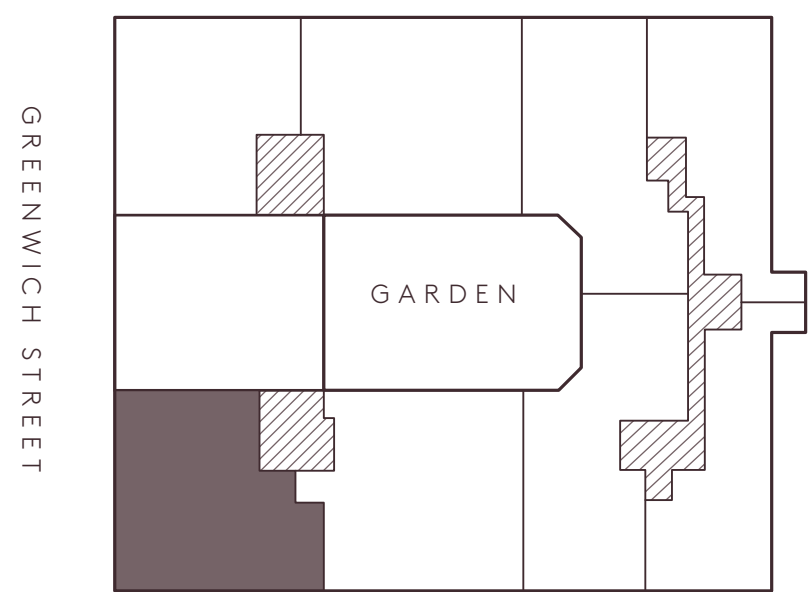

VESTRY STREET

0' 1' 2' 4' 6' 10'

443 GREENWICH STREET

SALES GALLERY
174 HUDSON STREET
NEW YORK NY 10013
443GREENWICH.COM
212 877 4433

443 GREENWICH

PENTHOUSE A

SEVENTH FLOOR LEVEL

8,569 SQ. FT. | 796 SQ. M. INTERIOR
3,599 SQ. FT. | 334 SQ. M. TERRACE