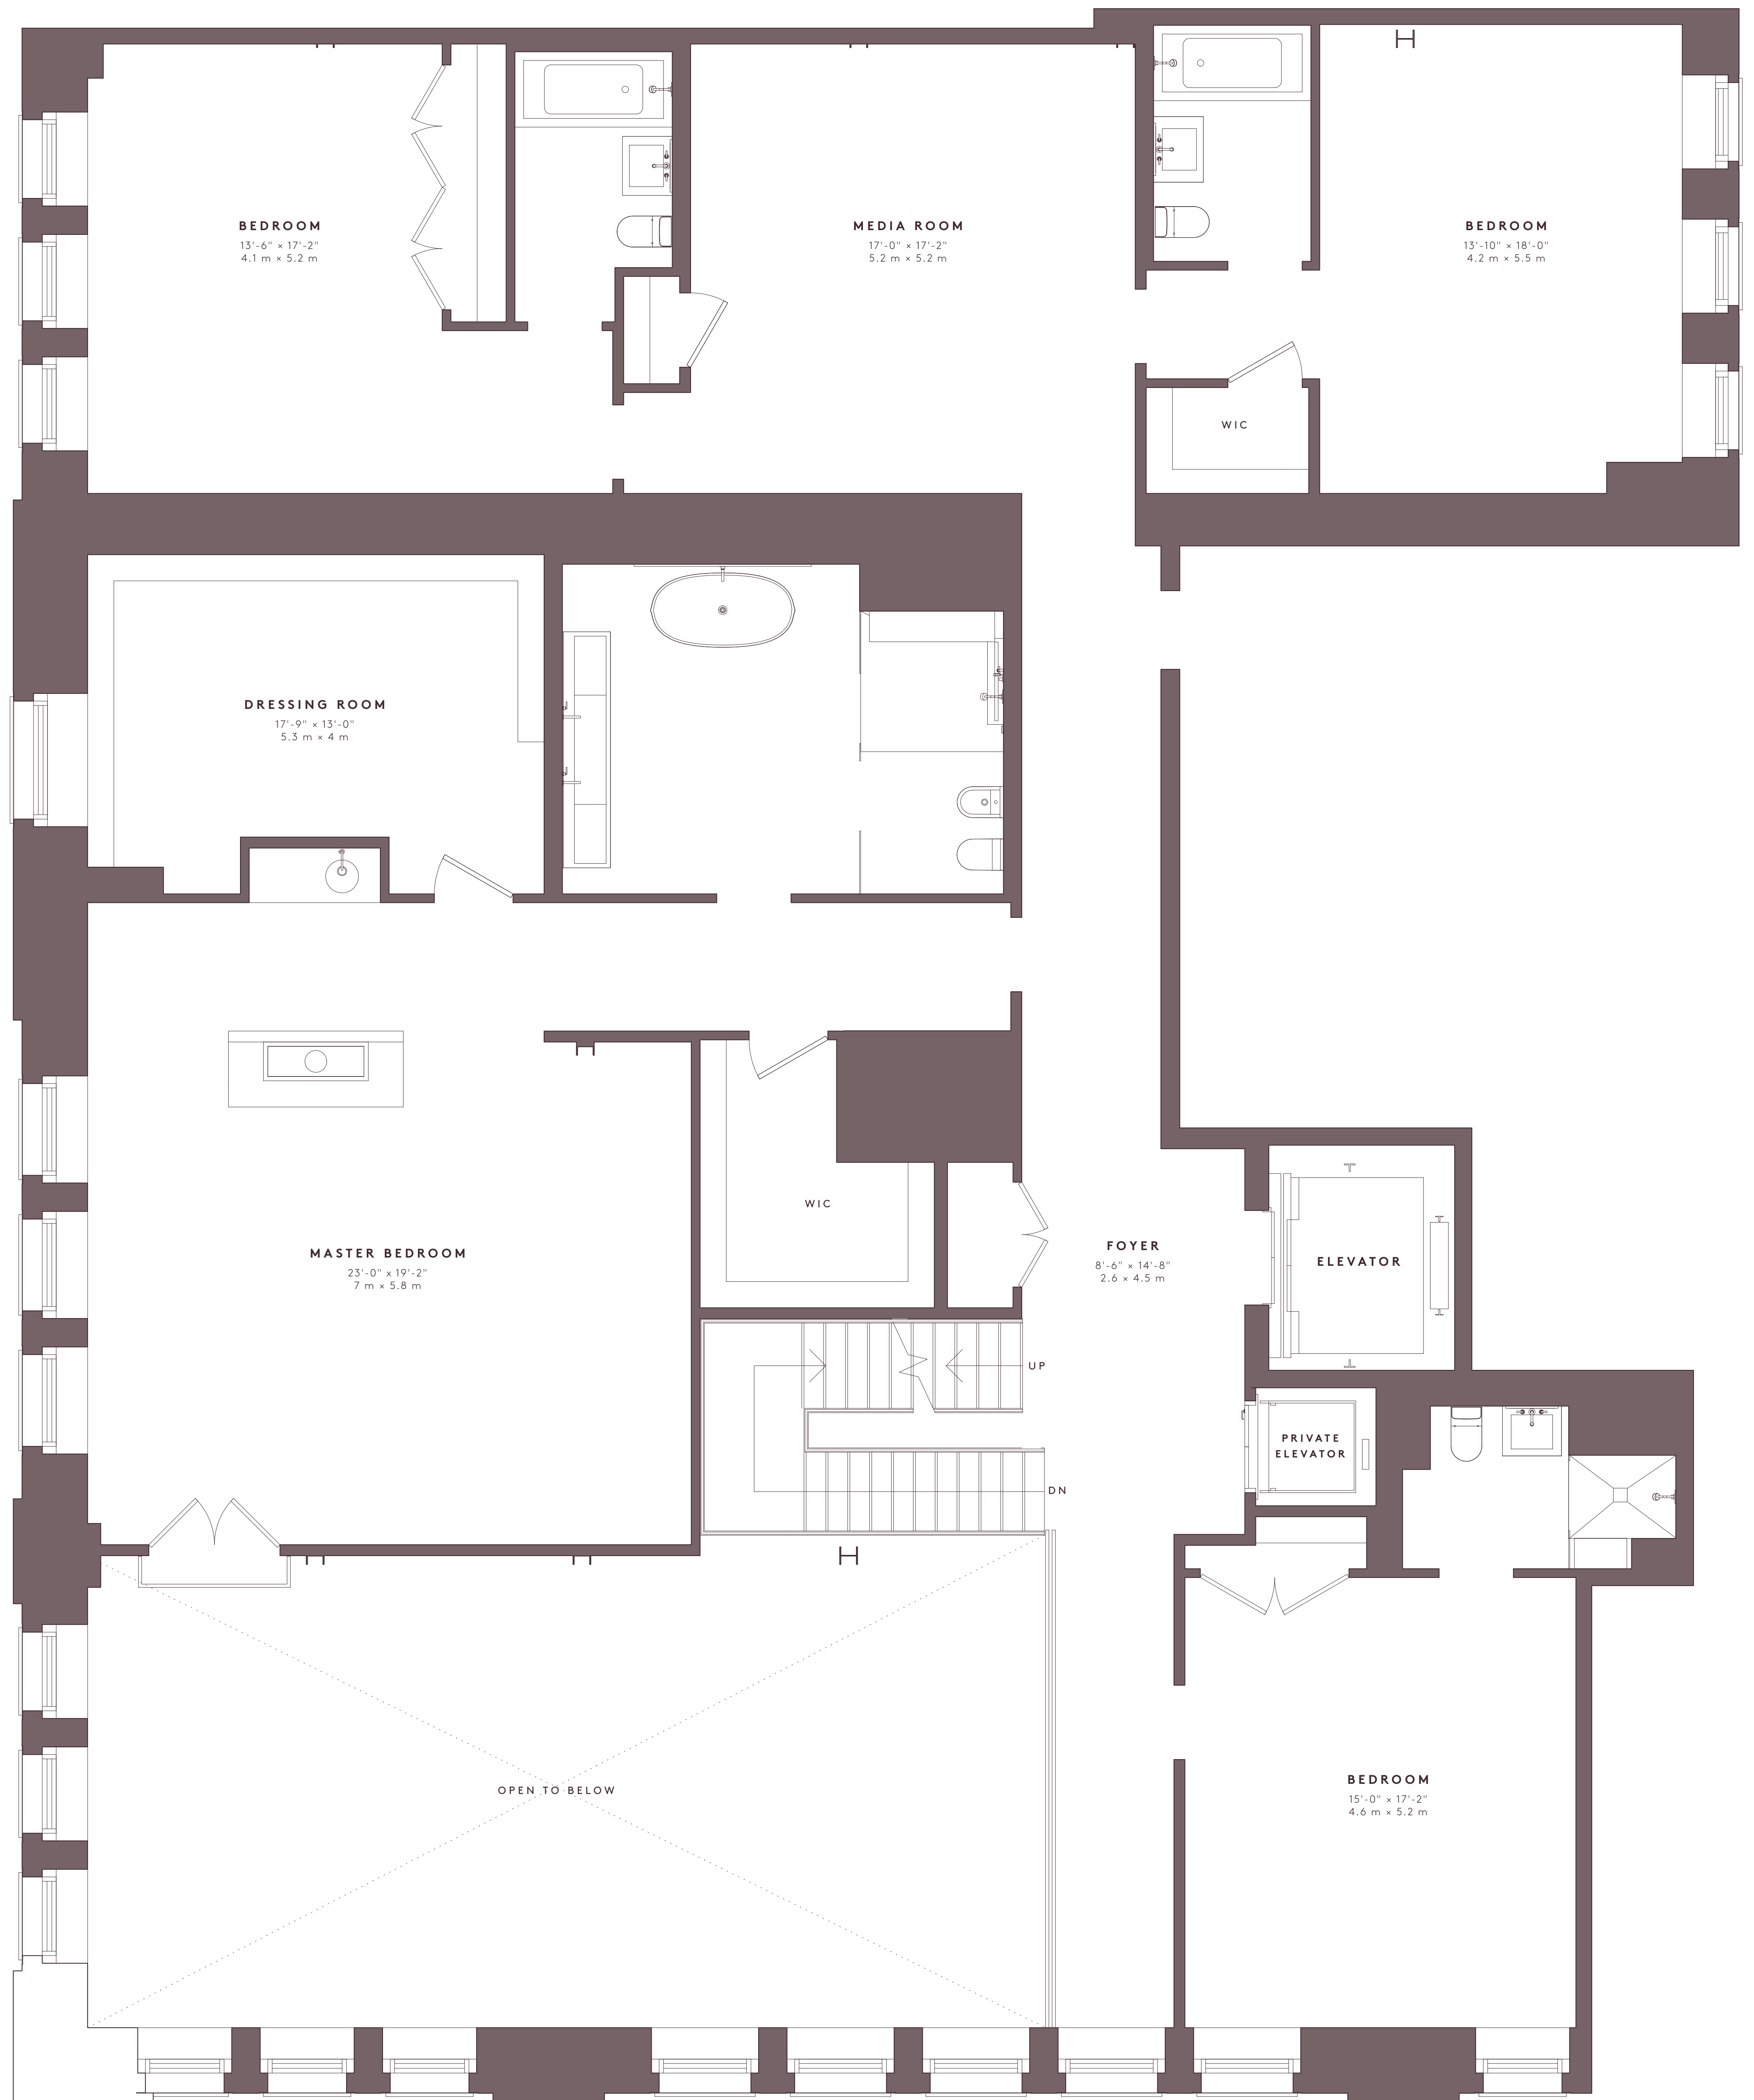

# PENTHOUSE A

SIXTH FLOOR LEVEL

8,569 SQ. FT. | 796 SQ. M. INTERIOR  
3,599 SQ. FT. | 334 SQ. M. TERRACE

5 BEDROOMS | 6 BATHROOMS | 2 POWDER ROOMS  
LIBRARY | MEDIA ROOM | ENTERTAINMENT ROOM

DESBROSSES STREET

# PENTHOUSE A

SEVENTH FLOOR LEVEL

8,569 SQ. FT. | 796 SQ. M. INTERIOR  
3,599 SQ. FT. | 334 SQ. M. TERRACE

5 BEDROOMS | 6 BATHROOMS | 2 POWDER ROOMS  
LIBRARY | MEDIA ROOM | ENTERTAINMENT ROOM

DESBROSSES STREET

# PENTHOUSE A

PENTHOUSE LEVEL

8,569 SQ. FT. | 796 SQ. M. INTERIOR  
3,599 SQ. FT. | 334 SQ. M. TERRACE

5 BEDROOMS | 6 BATHROOMS | 2 POWDER ROOMS  
LIBRARY | MEDIA ROOM | ENTERTAINMENT ROOM

DESBROSSES STREET