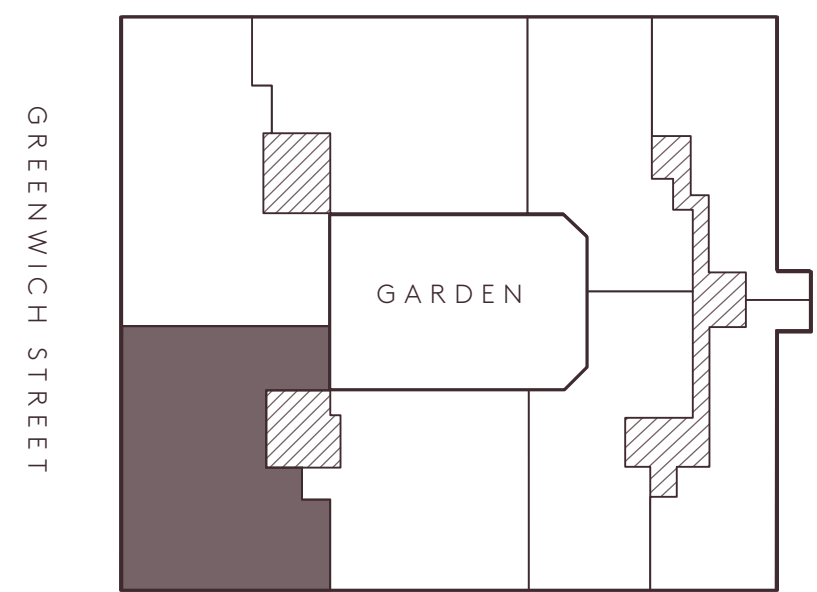

DESBROSSES STREET