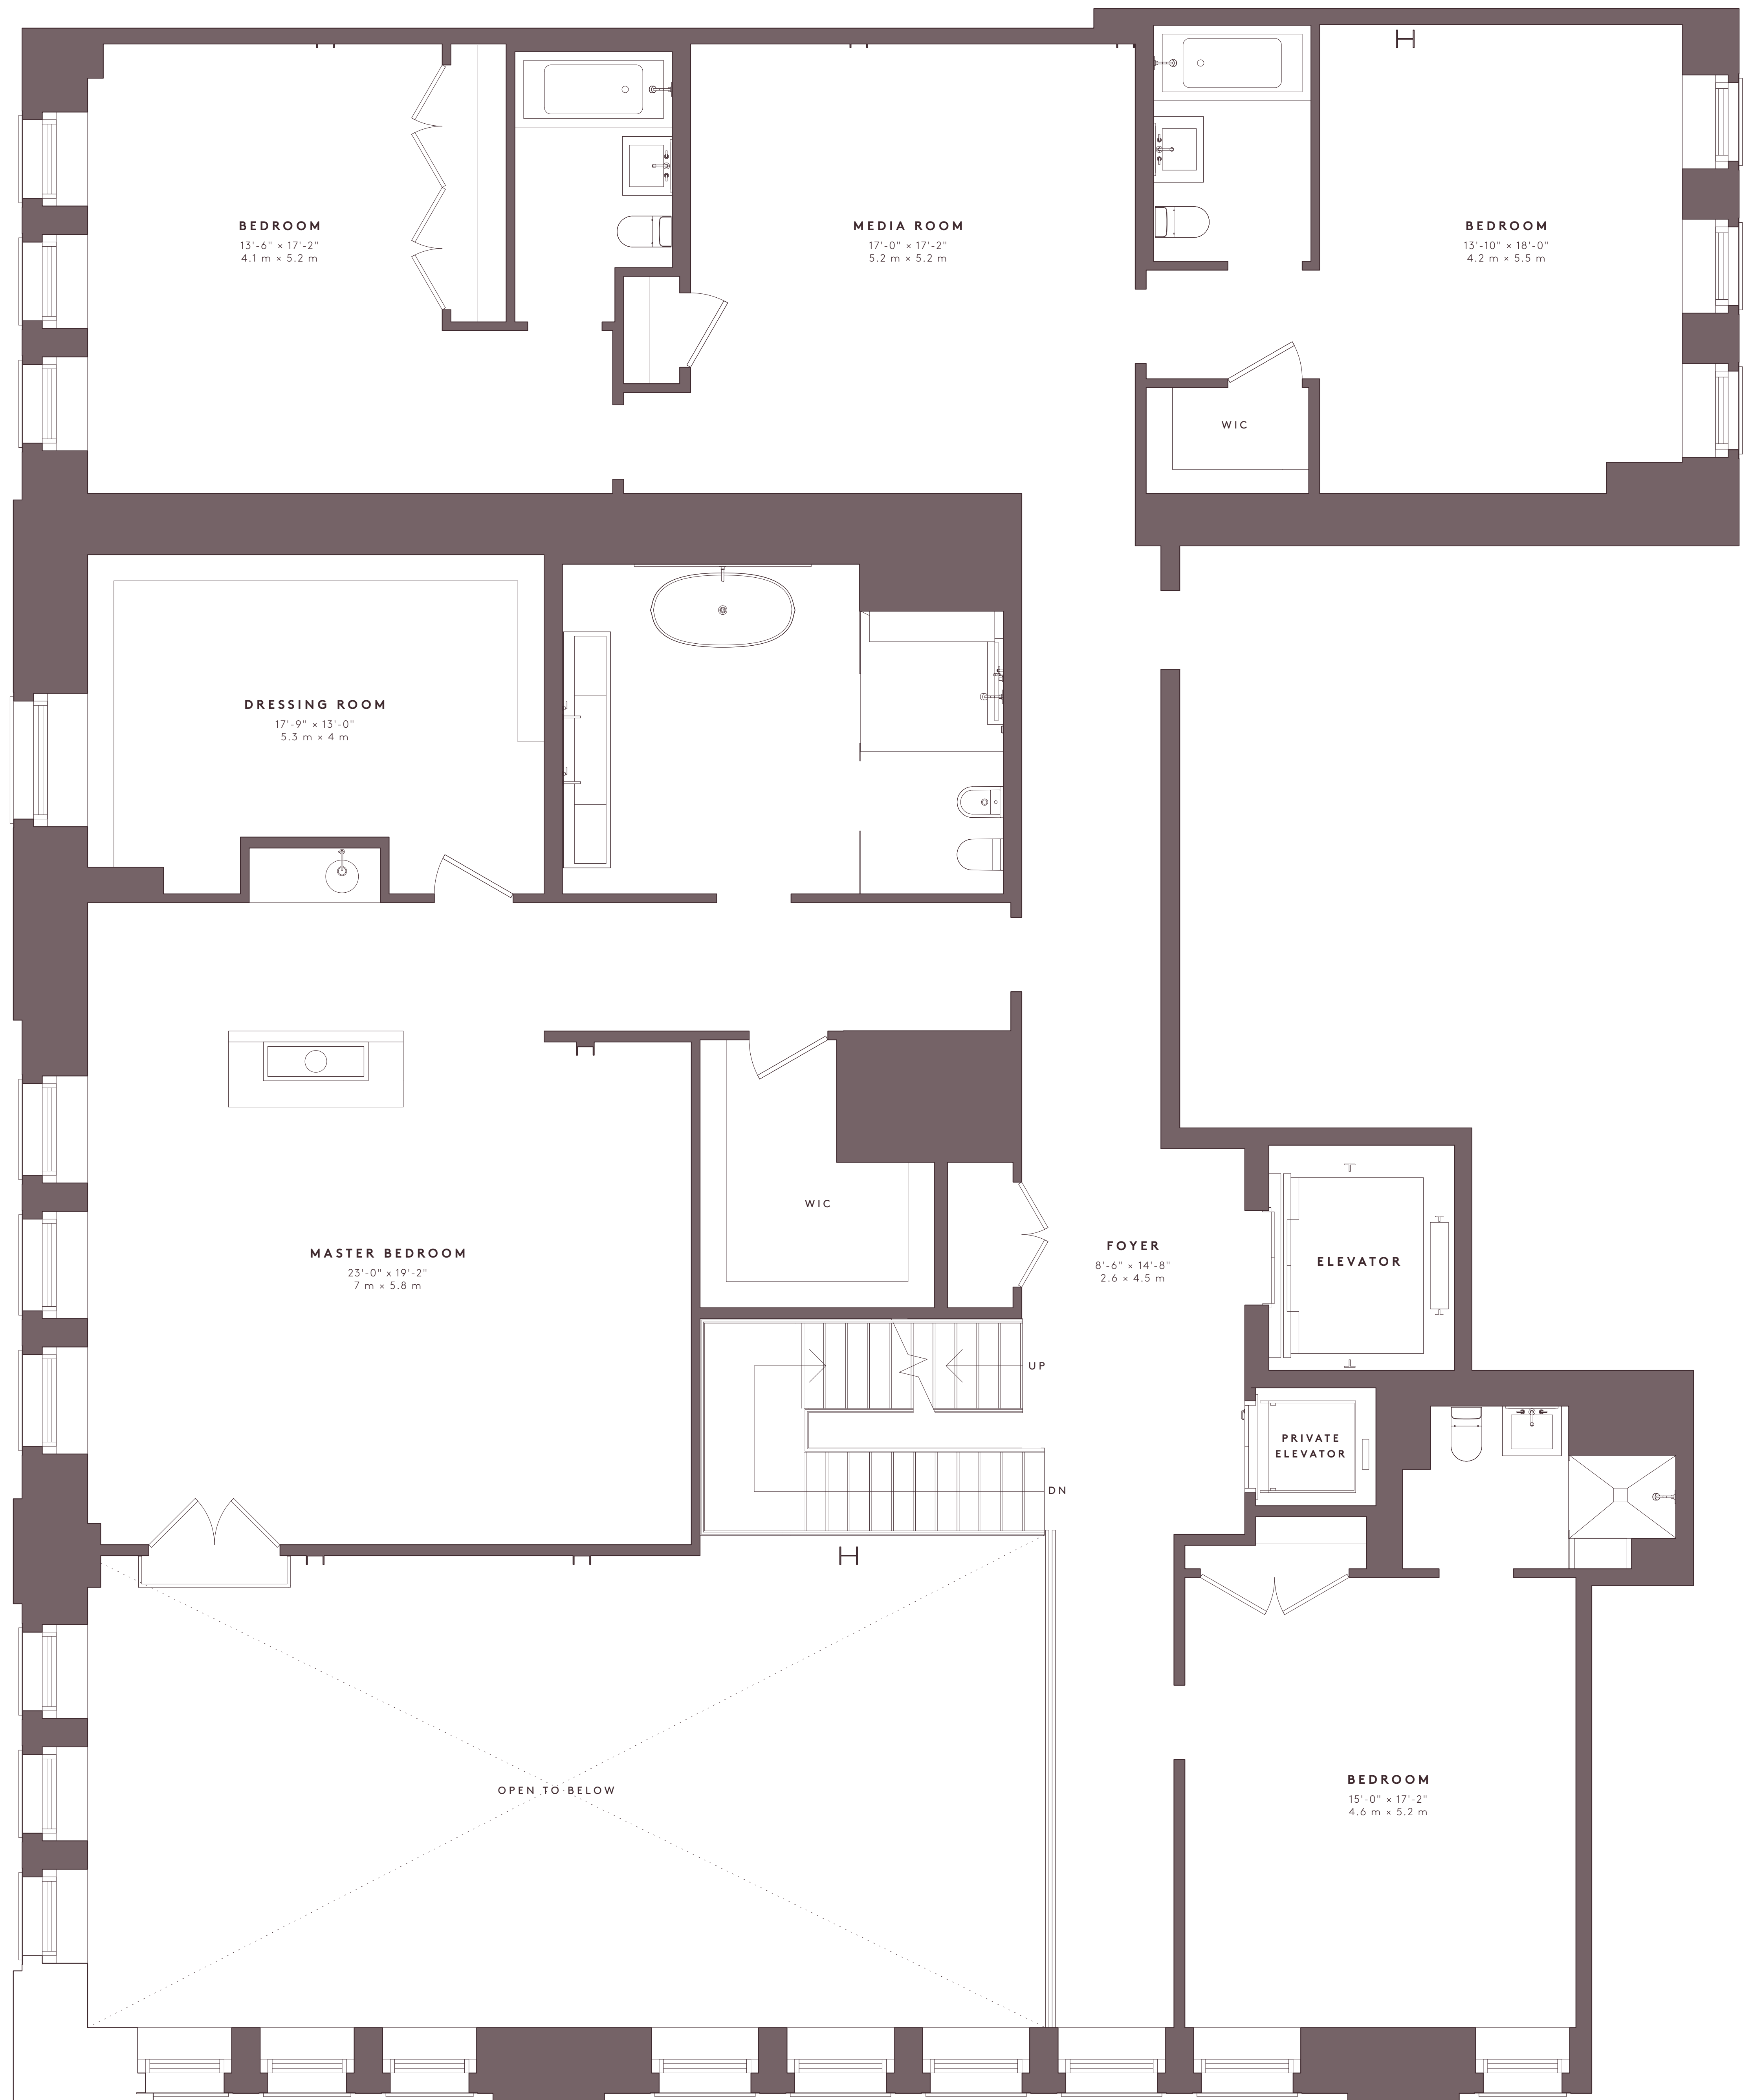

443 GREENWICH

PENTHOUSE A

SIXTH FLOOR LEVEL

8,569 SQ. FT. | 796 SQ. M. INTERIOR
3,599 SQ. FT. | 334 SQ. M. TERRACE

5 BEDROOMS | 6 BATHROOMS | 2 POWDER ROOMS
LIBRARY | MEDIA ROOM | ENTERTAINMENT ROOM

DESBROSSES STREET

VESTRY STREET

0' 1' 2' 4' 6' 10'

443 GREENWICH STREET

SALES GALLERY
174 HUDSON STREET
NEW YORK NY 10013
443GREENWICH.COM
212 877 4433

443 GREENWICH

PENTHOUSE A

SEVENTH FLOOR LEVEL

8,569 SQ. FT. | 796 SQ. M. INTERIOR
3,599 SQ. FT. | 334 SQ. M. TERRACE

5 BEDROOMS | 6 BATHROOMS | 2 POWDER ROOMS
LIBRARY | MEDIA ROOM | ENTERTAINMENT ROOM

DESBROSSES STREET

VESTRY STREET

0' 1' 2' 4' 6' 10'

443 GREENWICH STREET

SALES GALLERY
174 HUDSON STREET
NEW YORK NY 10013
443GREENWICH.COM
212 877 4433

443 GREENWICH

PENTHOUSE A

PENTHOUSE LEVEL

8,569 SQ. FT. | 796 SQ. M. INTERIOR
3,599 SQ. FT. | 334 SQ. M. TERRACE

5 BEDROOMS | 6 BATHROOMS | 2 POWDER ROOMS
LIBRARY | MEDIA ROOM | ENTERTAINMENT ROOM

DESBROSSES STREET