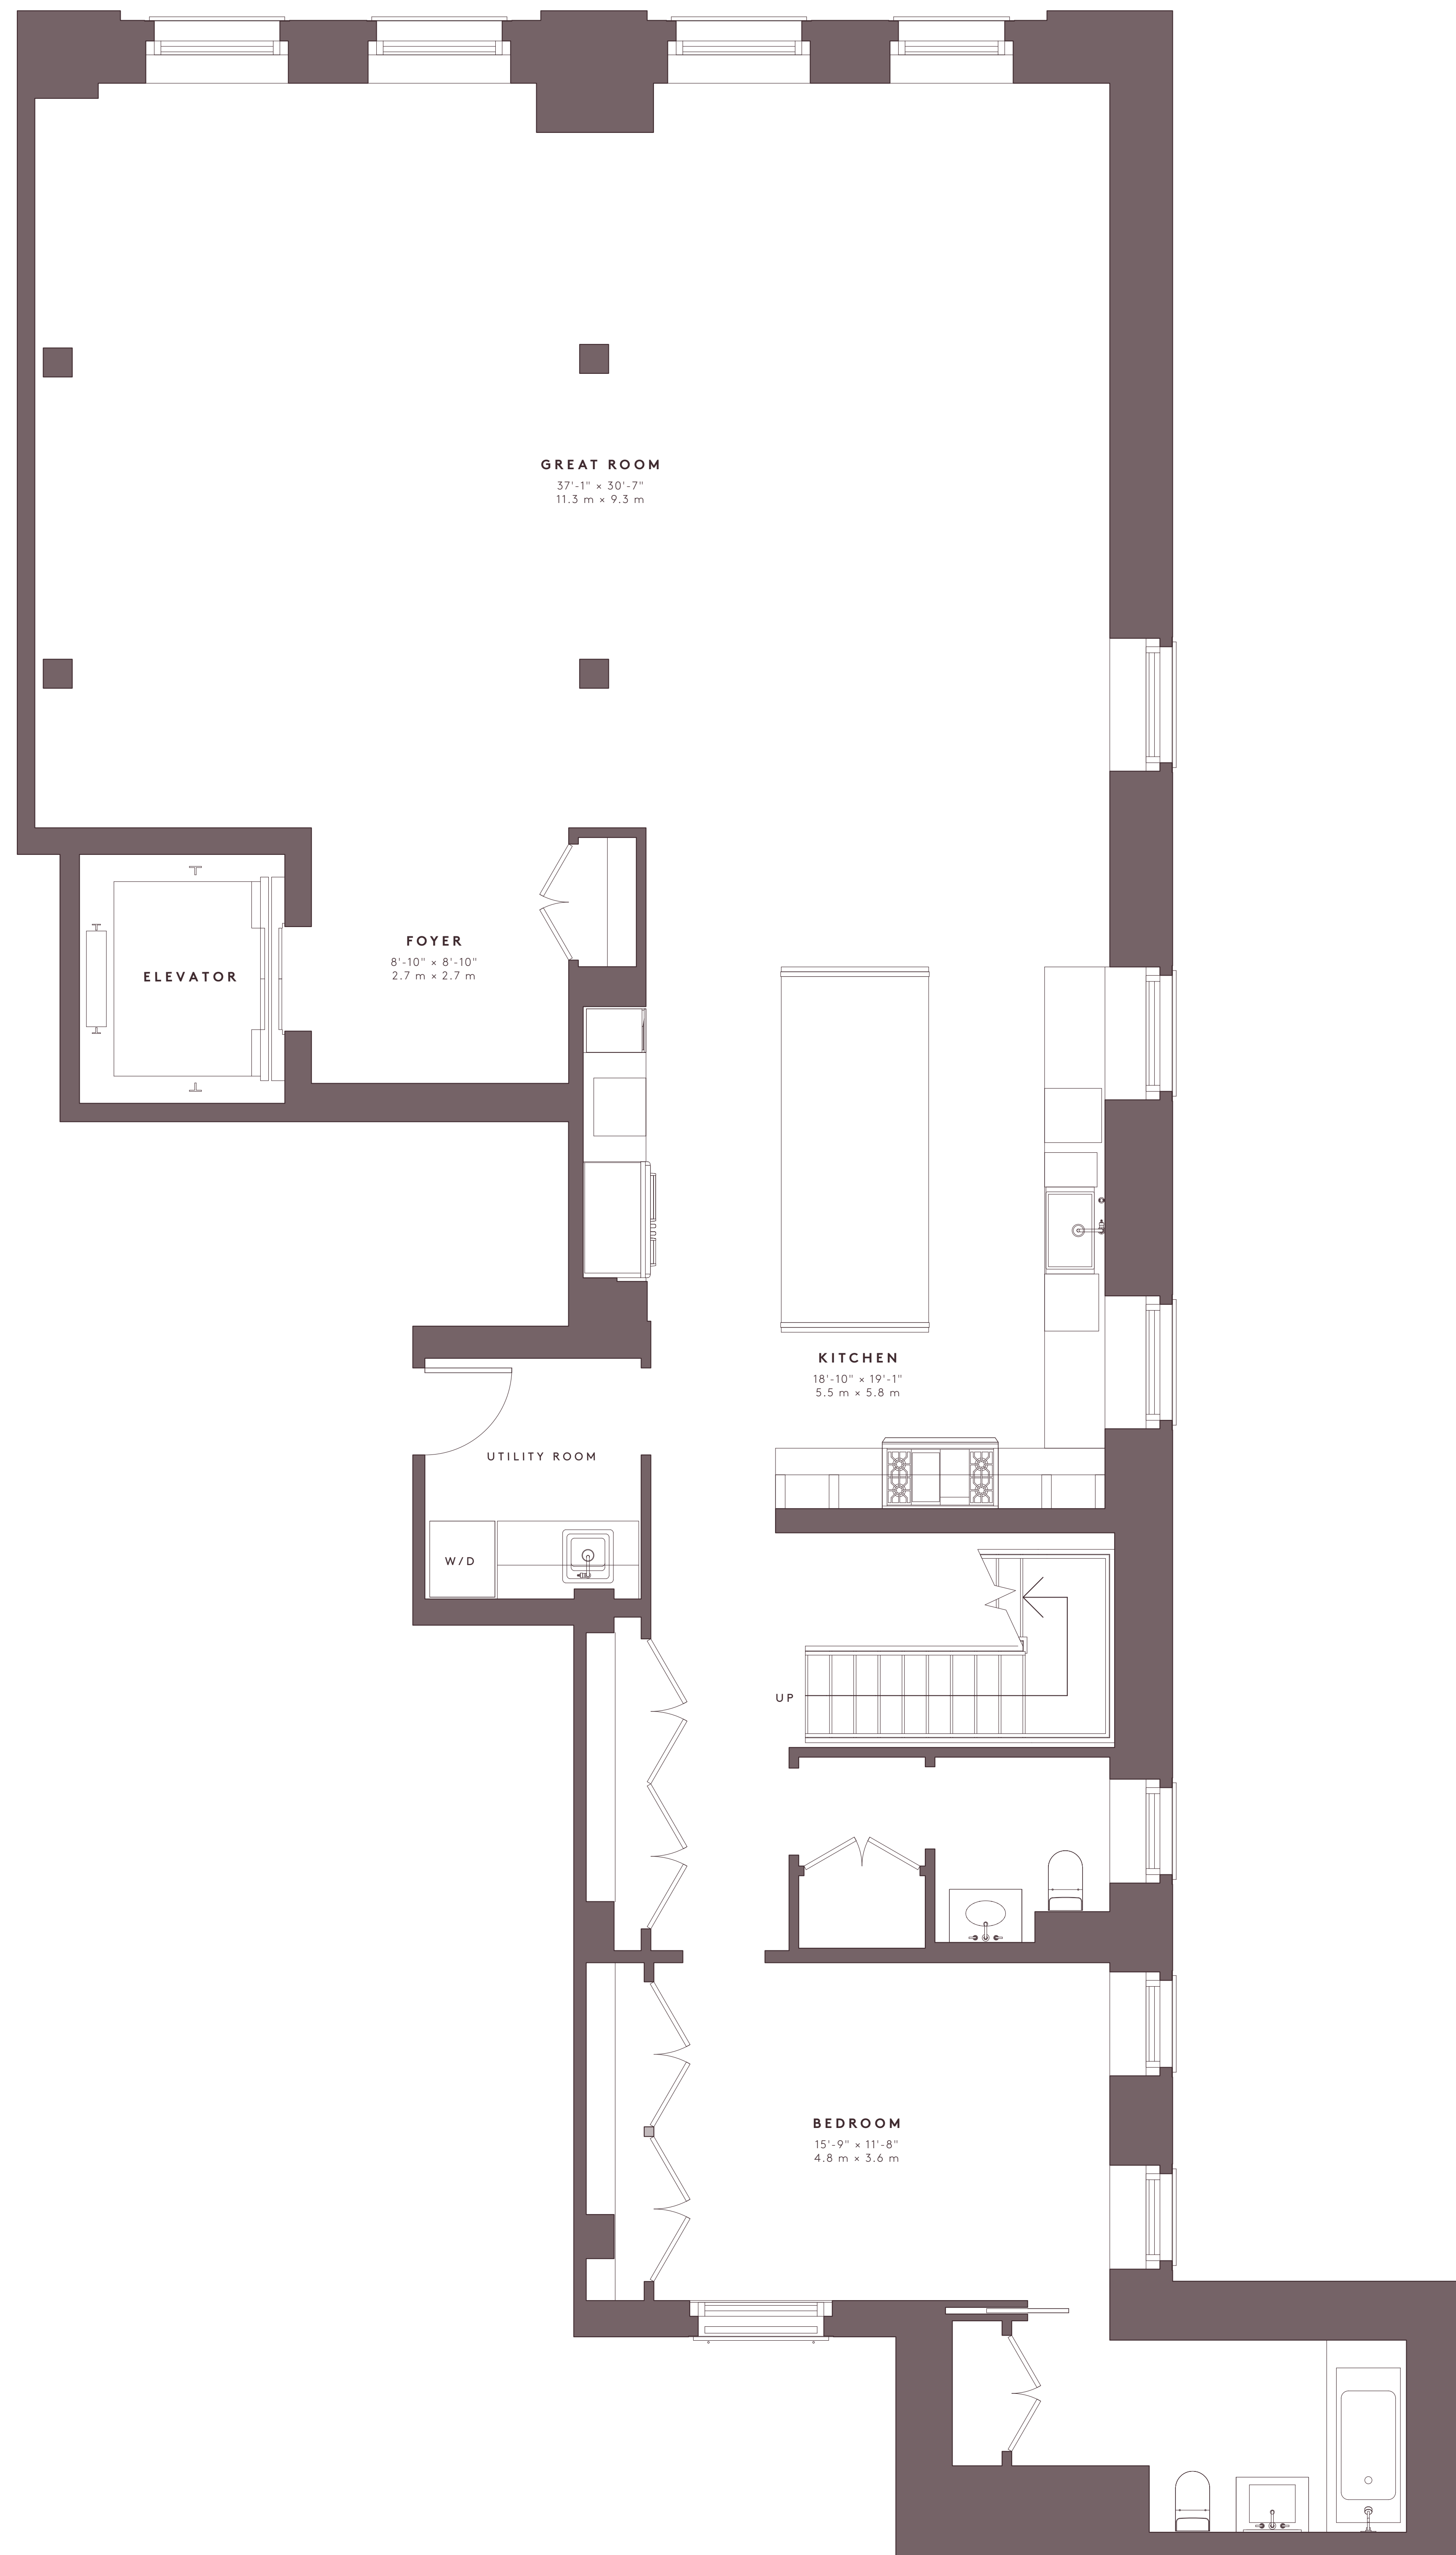

443 GREENWICH

4E

4,526 SQ. FT. | 420 SQ. M.
3 BEDROOMS | 4 BATHROOMS
POWDER ROOM | DEN

FOURTH FLOOR LEVEL

FIFTH FLOOR LEVEL

DESBROSSES STREET

GREENWICH STREET

VESTRY STREET

0' 1' 2' 4' 6' 10'

443 GREENWICH STREET

SALES GALLERY
174 HUDSON STREET
NEW YORK NY 10013
443GREENWICH.COM
212 877 4433