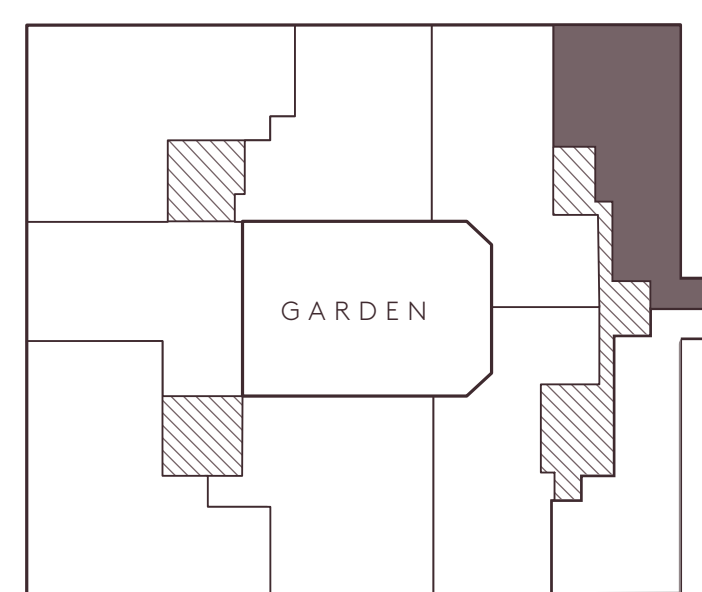

443 GREENWICH

4E

4,526 SQ. FT. | 420 SQ. M.
3 BEDROOMS | 4 BATHROOMS
POWDER ROOM | DEN

FOURTH FLOOR LEVEL

FIFTH FLOOR LEVEL

DESBROSSES STREET

GREENWICH STREET

VESTRY STREET

0' 1' 2' 4' 6' 10'

443 GREENWICH STREET

SALES GALLERY
174 HUDSON STREET
NEW YORK NY 10013
443GREENWICH.COM
212 877 4433