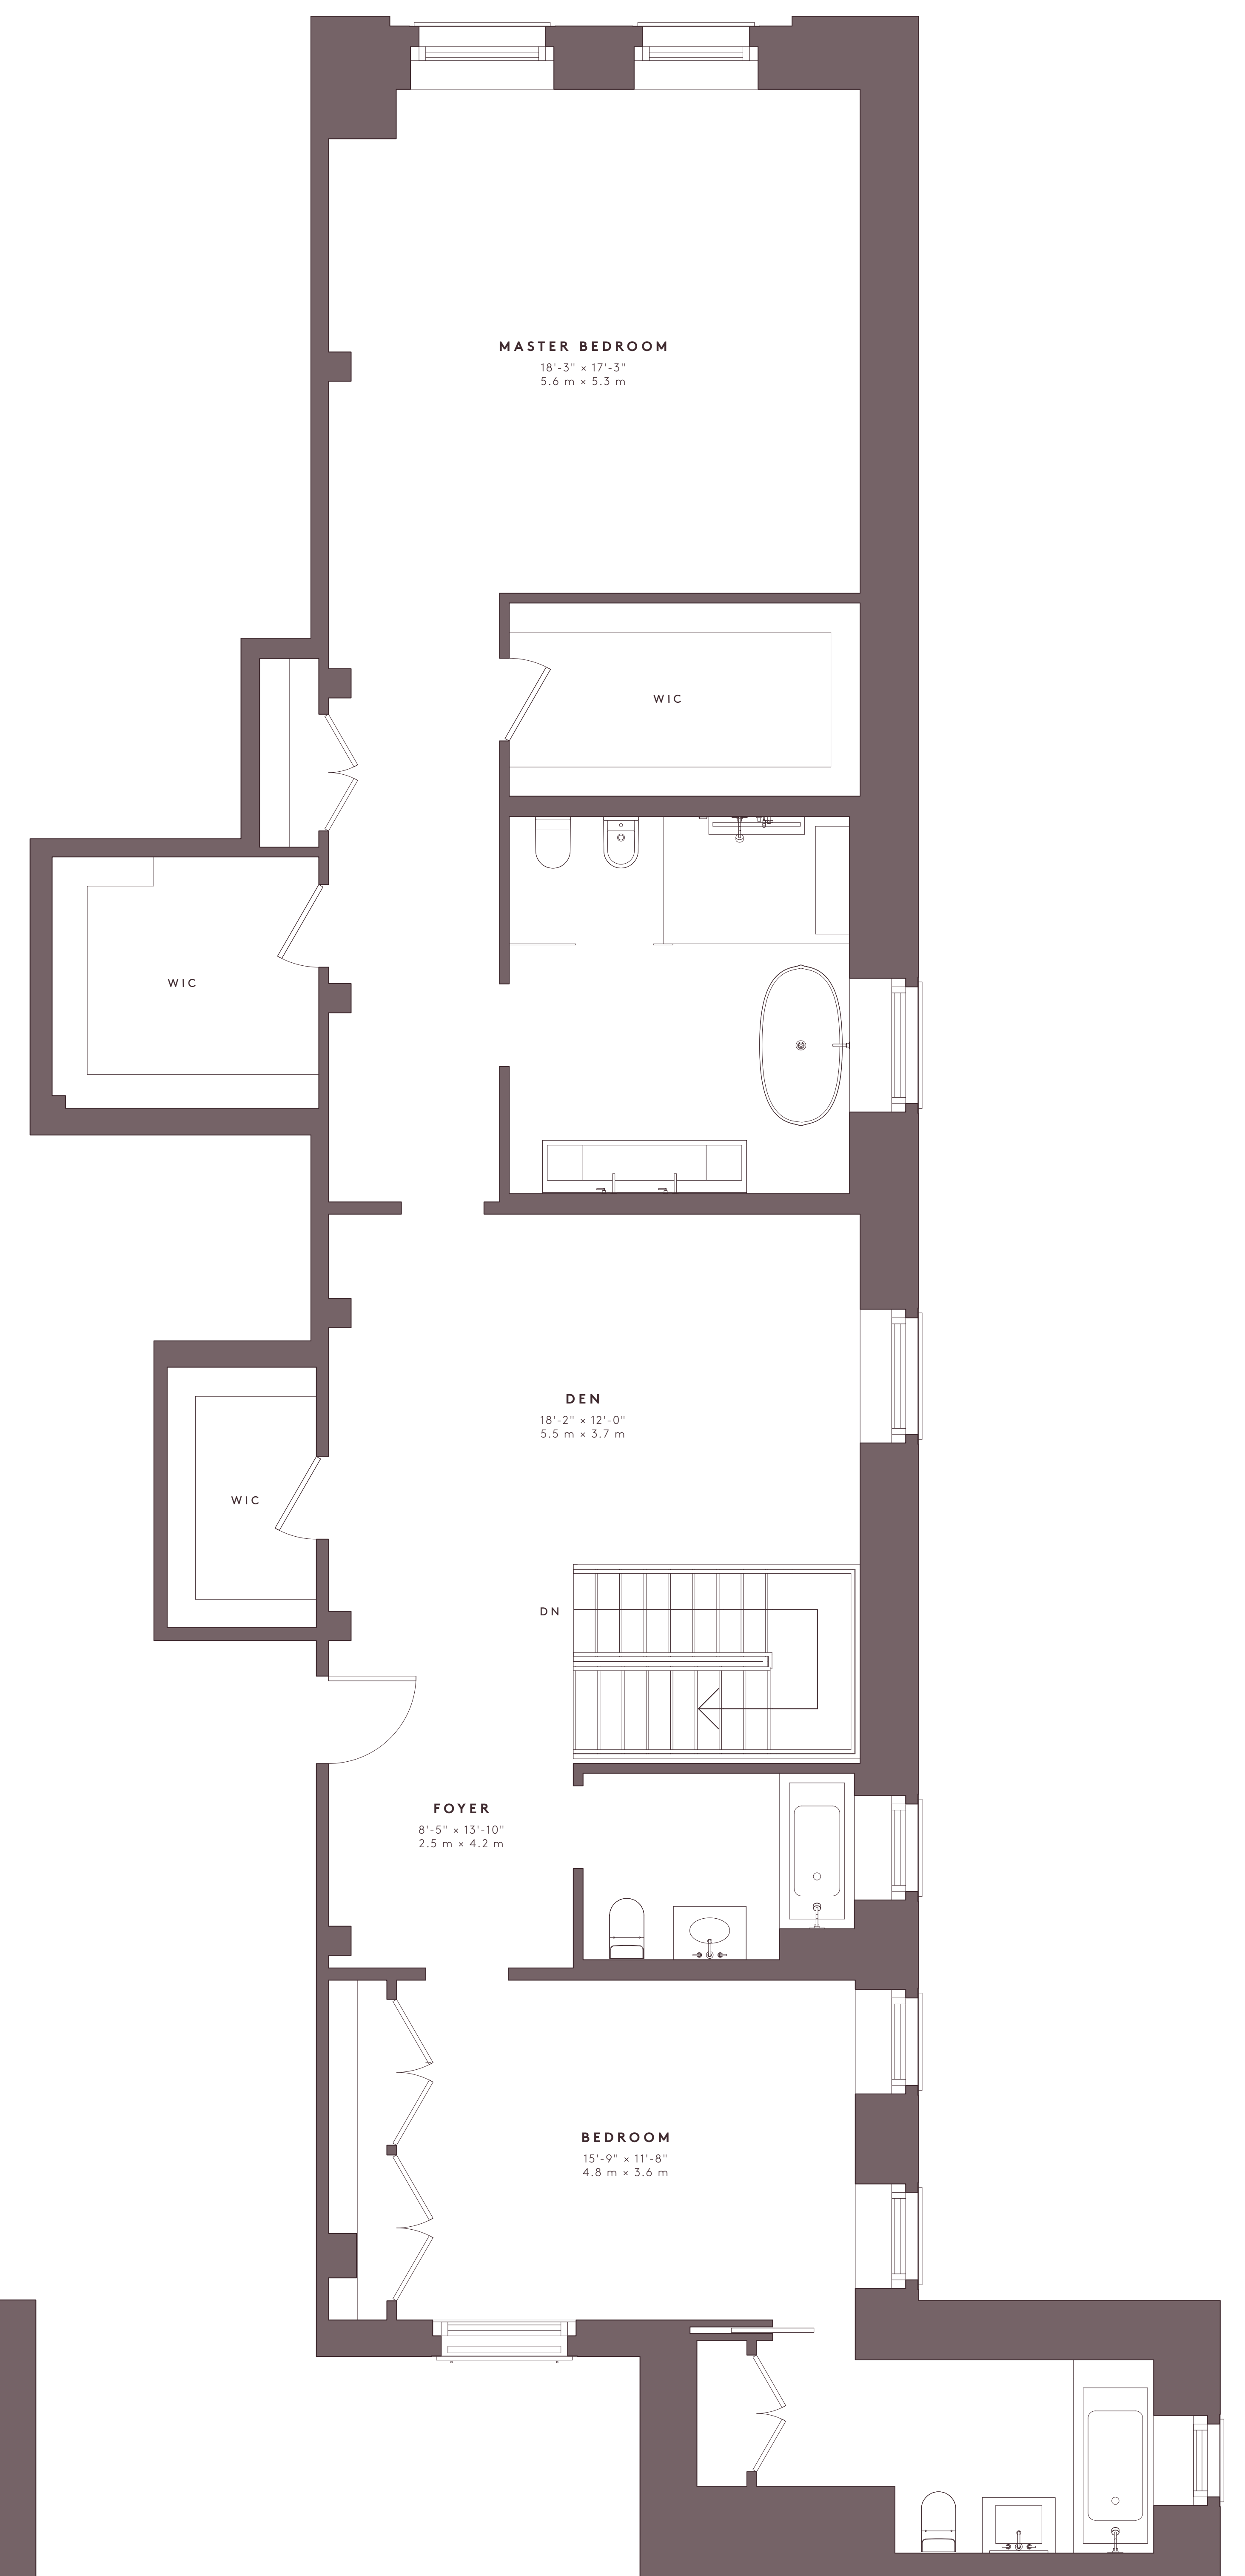

443 GREENWICH

4E

4,526 SQ. FT. | 420 SQ. M.
3 BEDROOMS | 4 BATHROOMS
POWDER ROOM | DEN

FOURTH FLOOR LEVEL

FIFTH FLOOR LEVEL

DESBROSSES STREET

GREENWICH STREET

VESTRY STREET

0' 1' 2' 4' 6' 10'

443 GREENWICH STREET

SALES GALLERY
174 HUDSON STREET
NEW YORK NY 10013
443GREENWICH.COM
212 877 4433