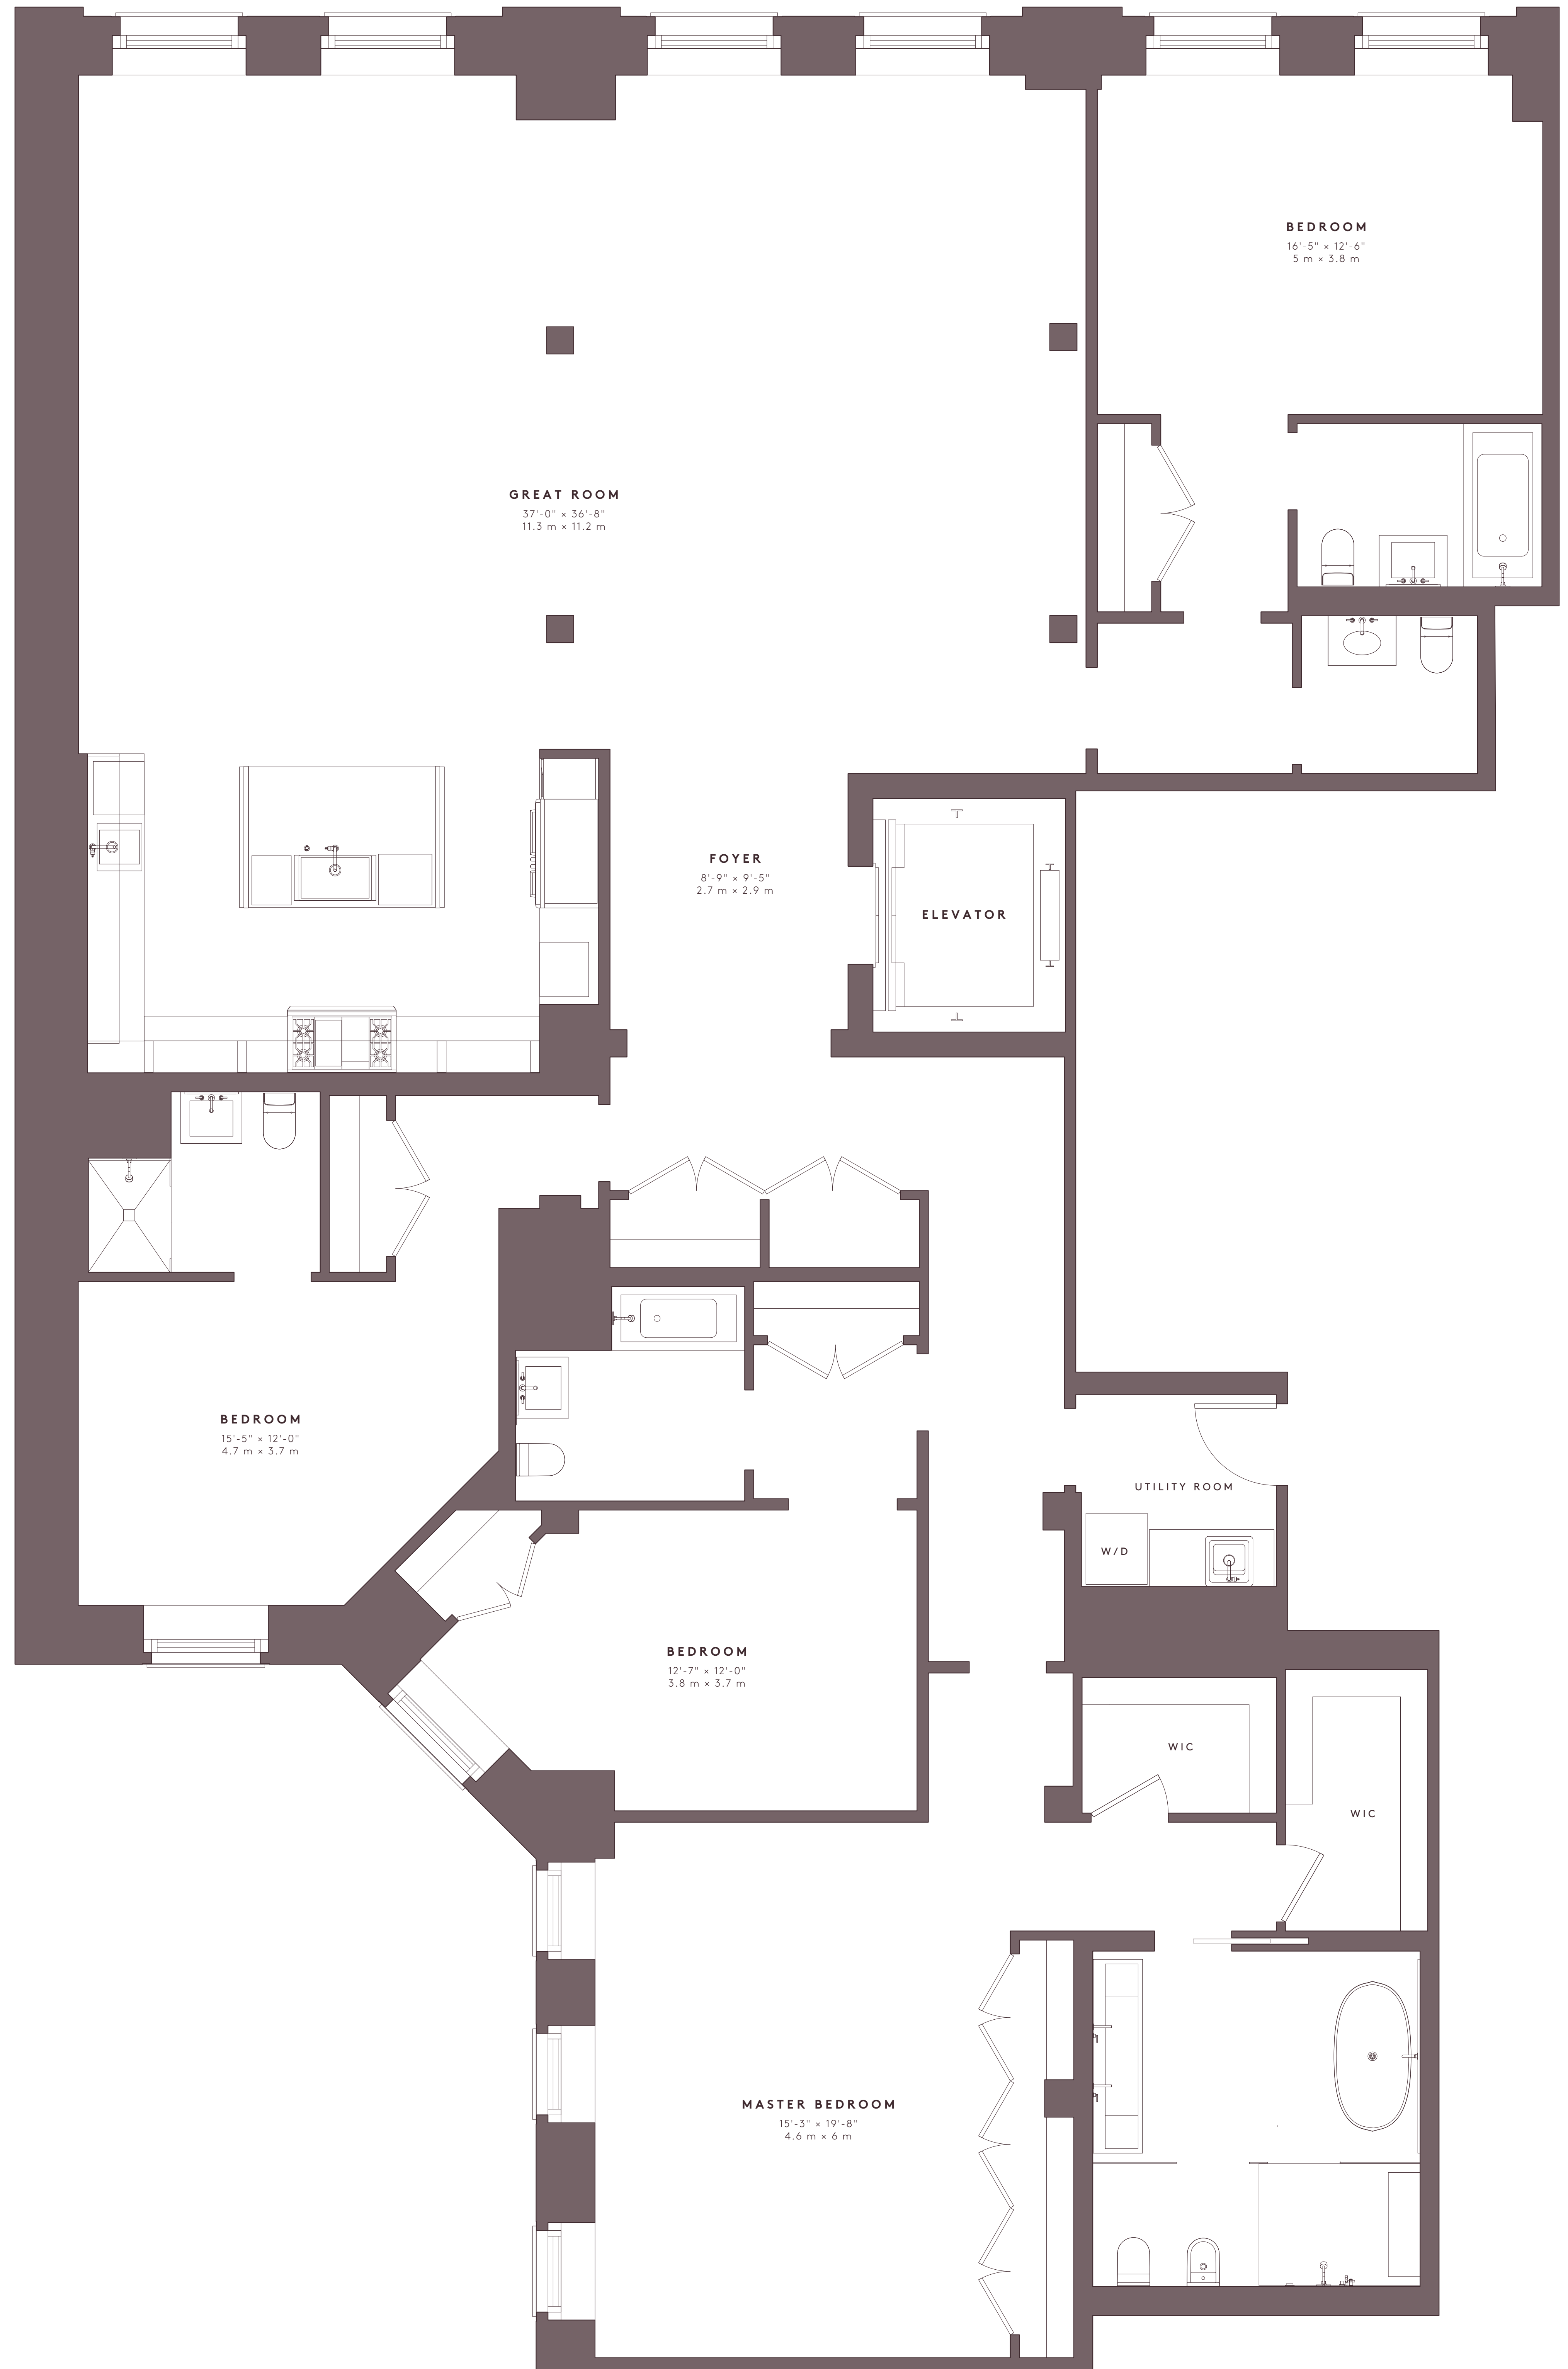

443 GREENWICH

3F

3,693 SQ. FT. | 343 SQ. M.

4 BEDROOMS | 4 BATHROOMS | POWDER ROOM

DESBROSSES STREET

GREENWICH STREET

VESTRY STREET

0' 1' 2' 4' 6' 10'