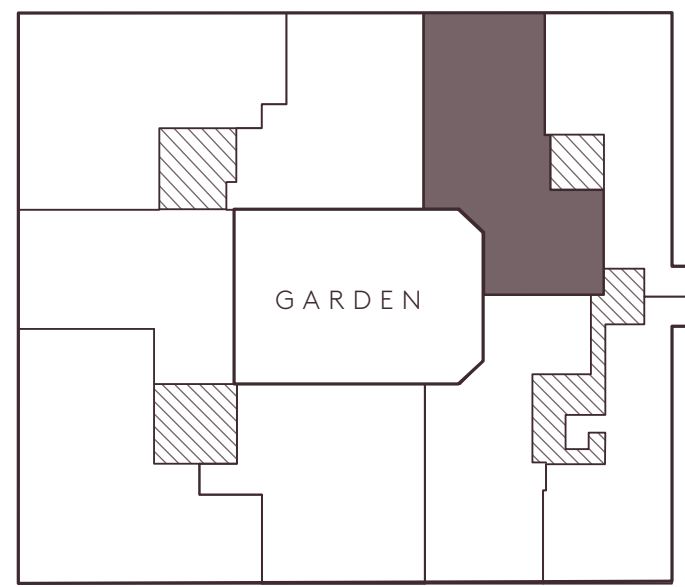

443 GREENWICH

3F

3,693 SQ. FT. | 343 SQ. M.

4 BEDROOMS | 4 BATHROOMS | POWDER ROOM

DESBROSSES STREET

GREENWICH STREET

VESTRY STREET

0' 1' 2' 4' 6' 10'