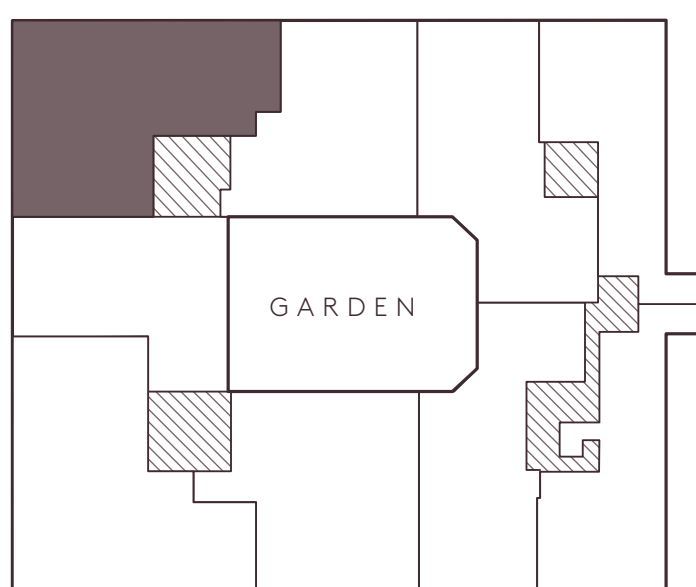

443 GREENWICH

2H

3,949 SQ. FT. | 367 SQ. M.

4 BEDROOMS | 4 BATHROOMS | POWDER ROOM

DESBROSSES STREET

GREENWICH STREET

VESTRY STREET

0' 1' 2' 4' 6' 10'