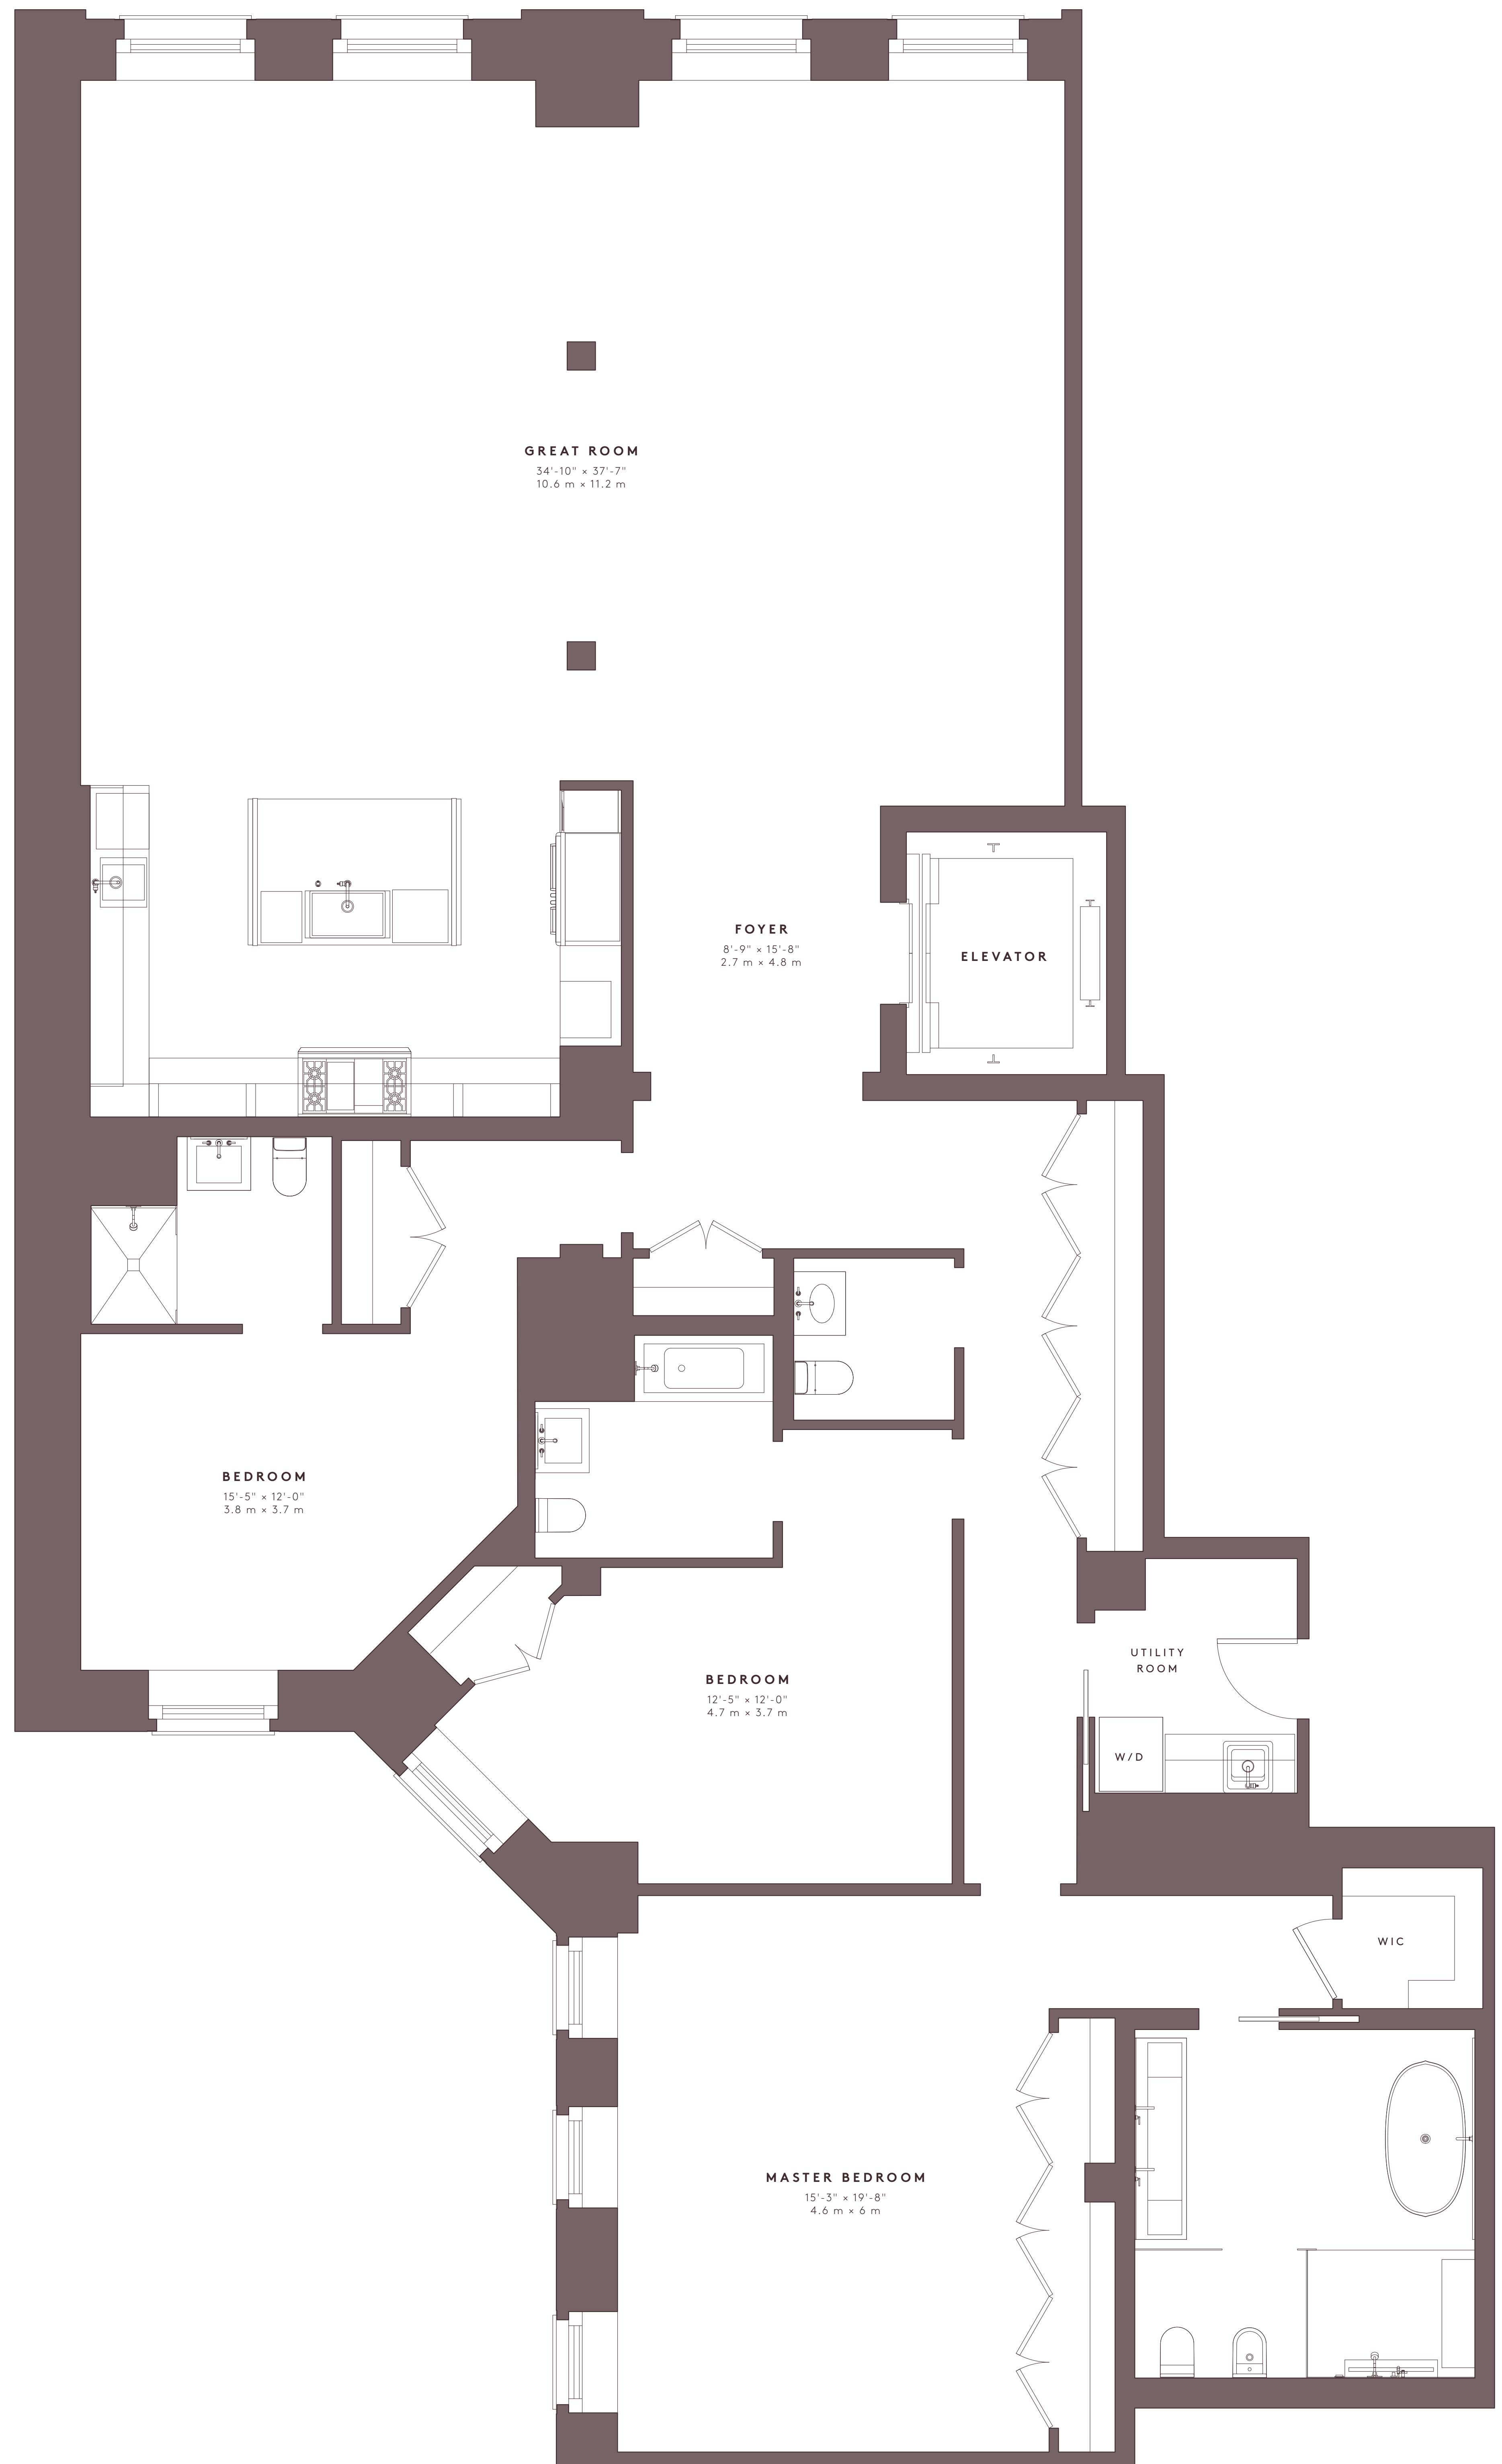

443 GREENWICH

# 2F

3,126 SQ. FT. | 290 SQ. M.

3 BEDROOMS | 3 BATHROOMS | POWDER ROOM

DESBROSSES STREET

VESTRY STREET

0' 1' 2' 4' 6' 10'

443 GREENWICH STREET

SALES GALLERY  
174 HUDSON STREET  
NEW YORK NY 10013  
443GREENWICH.COM  
212 877 4433