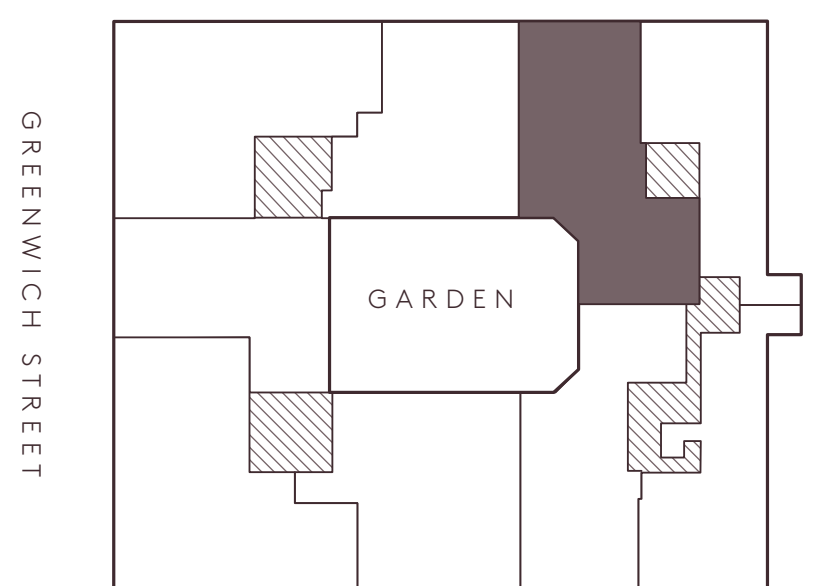

443 GREENWICH

2F

3,126 SQ. FT. | 290 SQ. M.

3 BEDROOMS | 3 BATHROOMS | POWDER ROOM

DESBROSSES STREET

VESTRY STREET

0' 1' 2' 4' 6' 10'

443 GREENWICH STREET