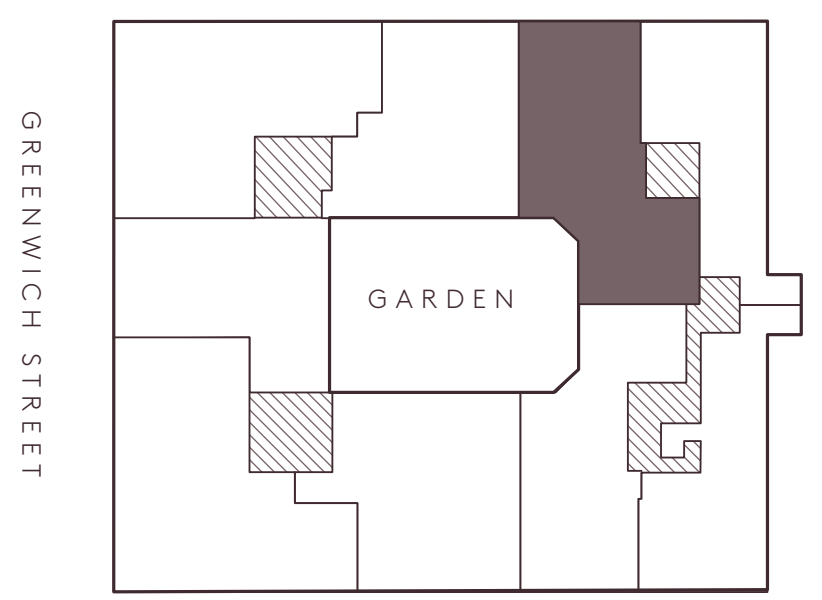

# 2F

3,126 SQ. FT. | 290 SQ. M.

3 BEDROOMS | 3 BATHROOMS | POWDER ROOM

DESBROSSES STREET

VESTRY STREET

0' 1' 2' 4' 6' 10'

443 GREENWICH STREET

SALES GALLERY  
174 HUDSON STREET  
NEW YORK NY 10013  
443GREENWICH.COM  
212 877 4433