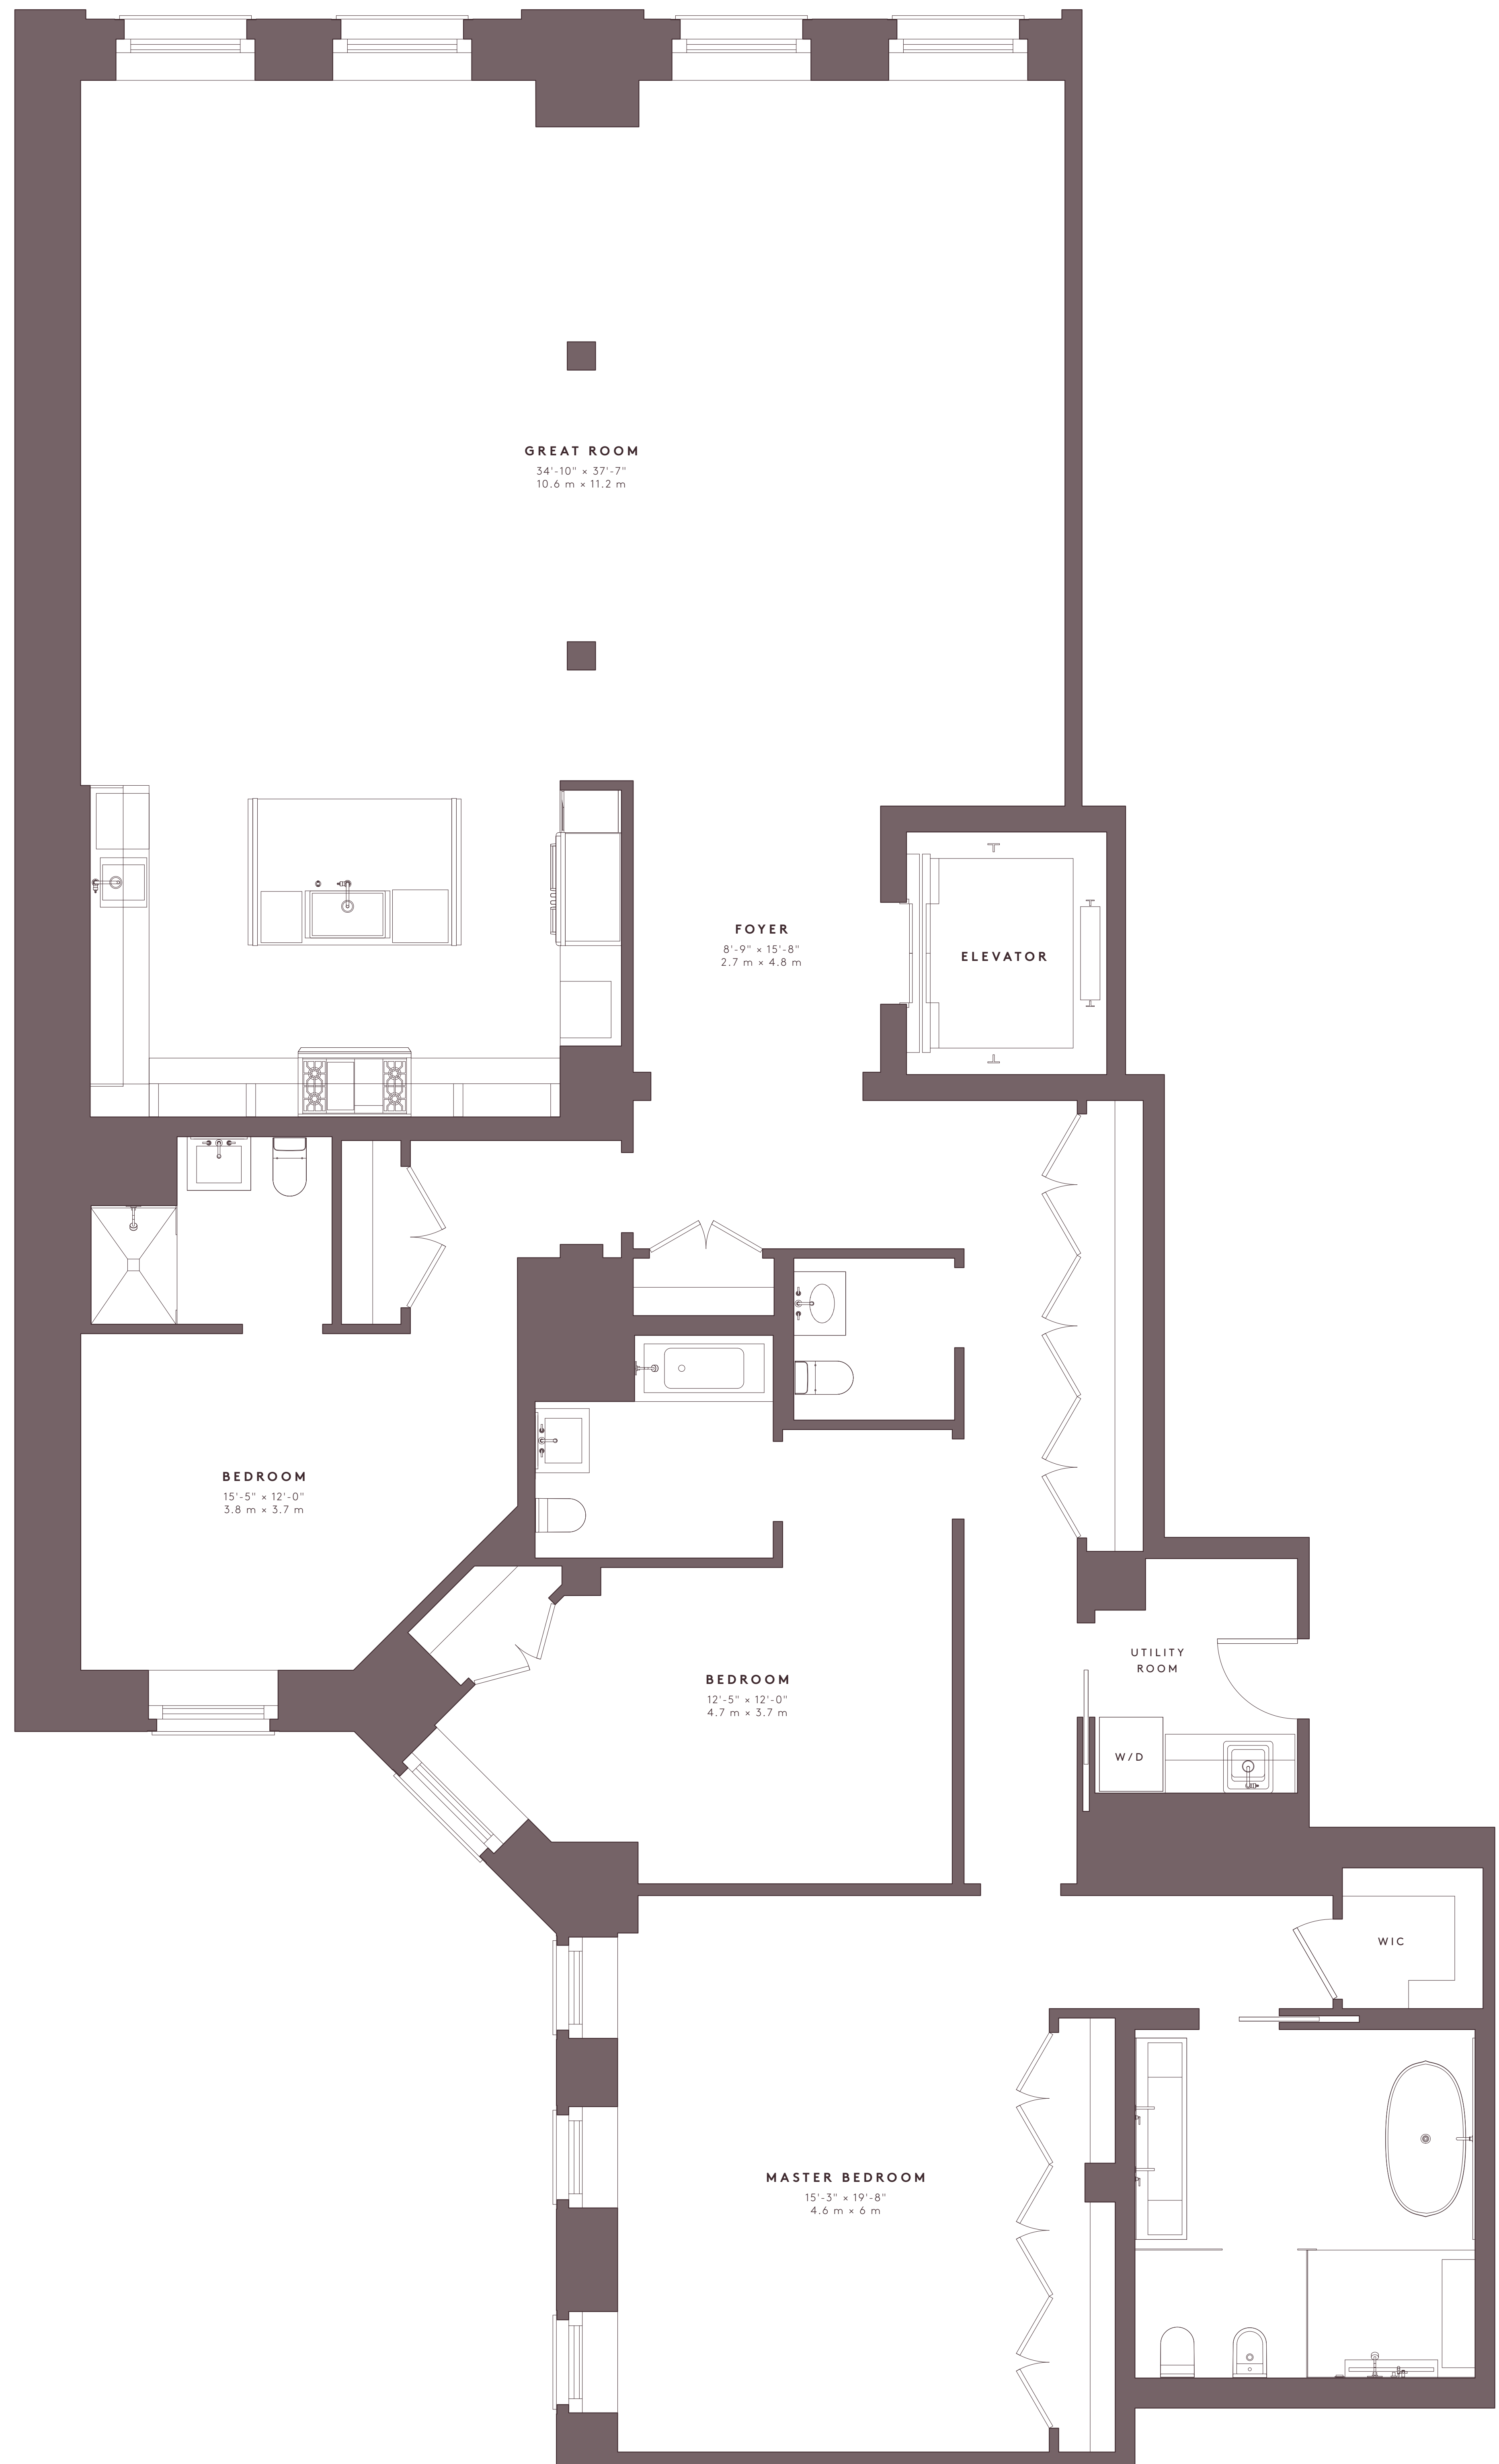

443 GREENWICH

2F

3,126 SQ. FT. | 290 SQ. M.

3 BEDROOMS | 3 BATHROOMS | POWDER ROOM

DESBROSSES STREET

VESTRY STREET

0' 1' 2' 4' 6' 10'

443 GREENWICH STREET