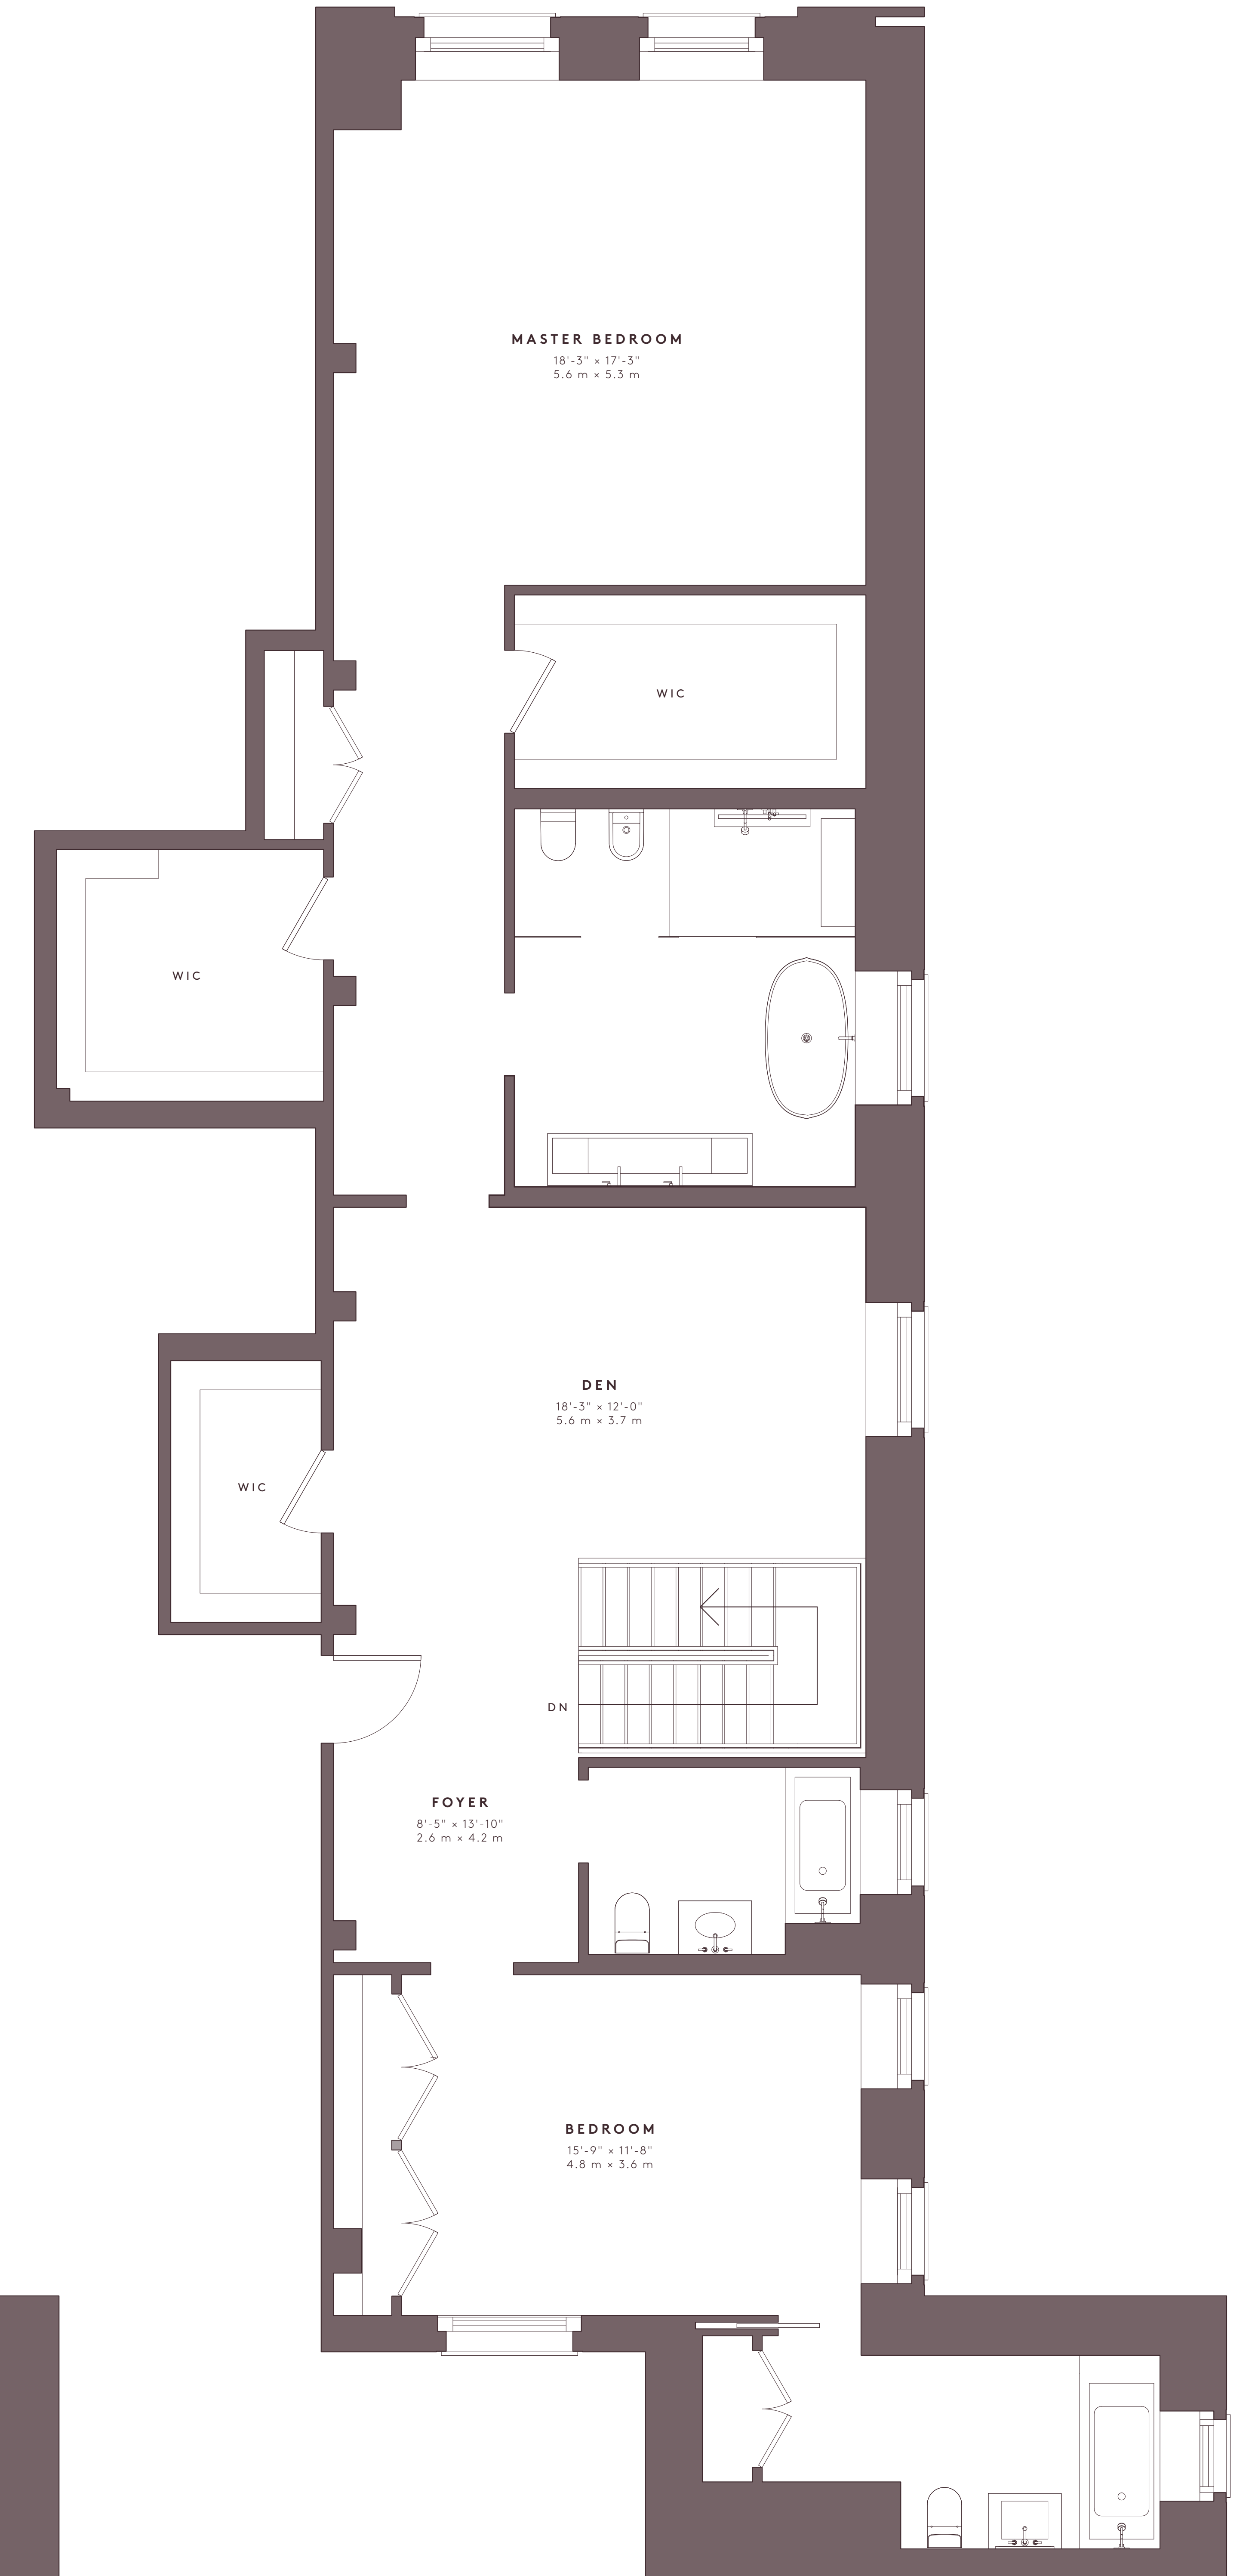

443 GREENWICH

2E

4,522 SQ. FT. | 420 SQ. M.
3 BEDROOMS | 4 BATHROOMS
POWDER ROOM | DEN

SECOND FLOOR LEVEL

THIRD FLOOR LEVEL

DESBROSSES STREET

GREENWICH STREET

VESTRY STREET

0' 1' 2' 4' 6' 10'

443 GREENWICH STREET

SALES GALLERY
174 HUDSON STREET
NEW YORK NY 10013
443GREENWICH.COM
212 877 4433