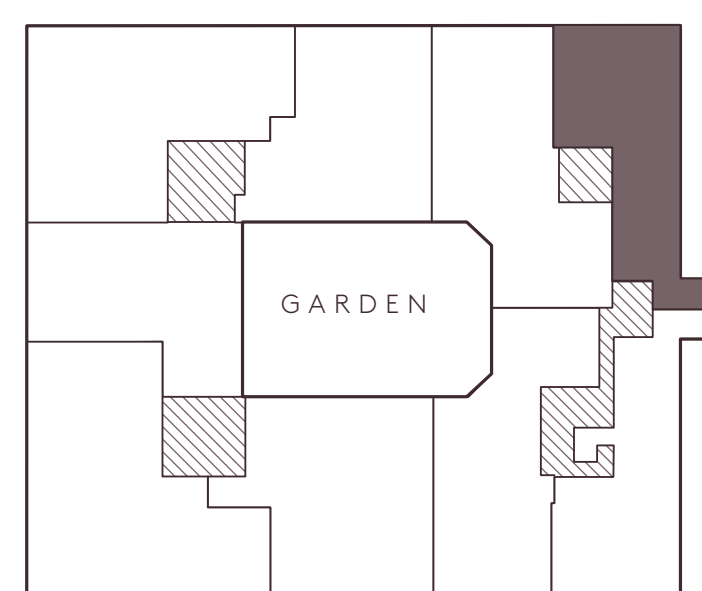

443 GREENWICH

2E

4,522 SQ. FT. | 420 SQ. M.
3 BEDROOMS | 4 BATHROOMS
POWDER ROOM | DEN

SECOND FLOOR LEVEL

THIRD FLOOR LEVEL

DESBROSSES STREET

GREENWICH STREET

VESTRY STREET

0' 1' 2' 4' 6' 10'

443 GREENWICH STREET

SALES GALLERY
174 HUDSON STREET
NEW YORK NY 10013
443GREENWICH.COM
212 877 4433