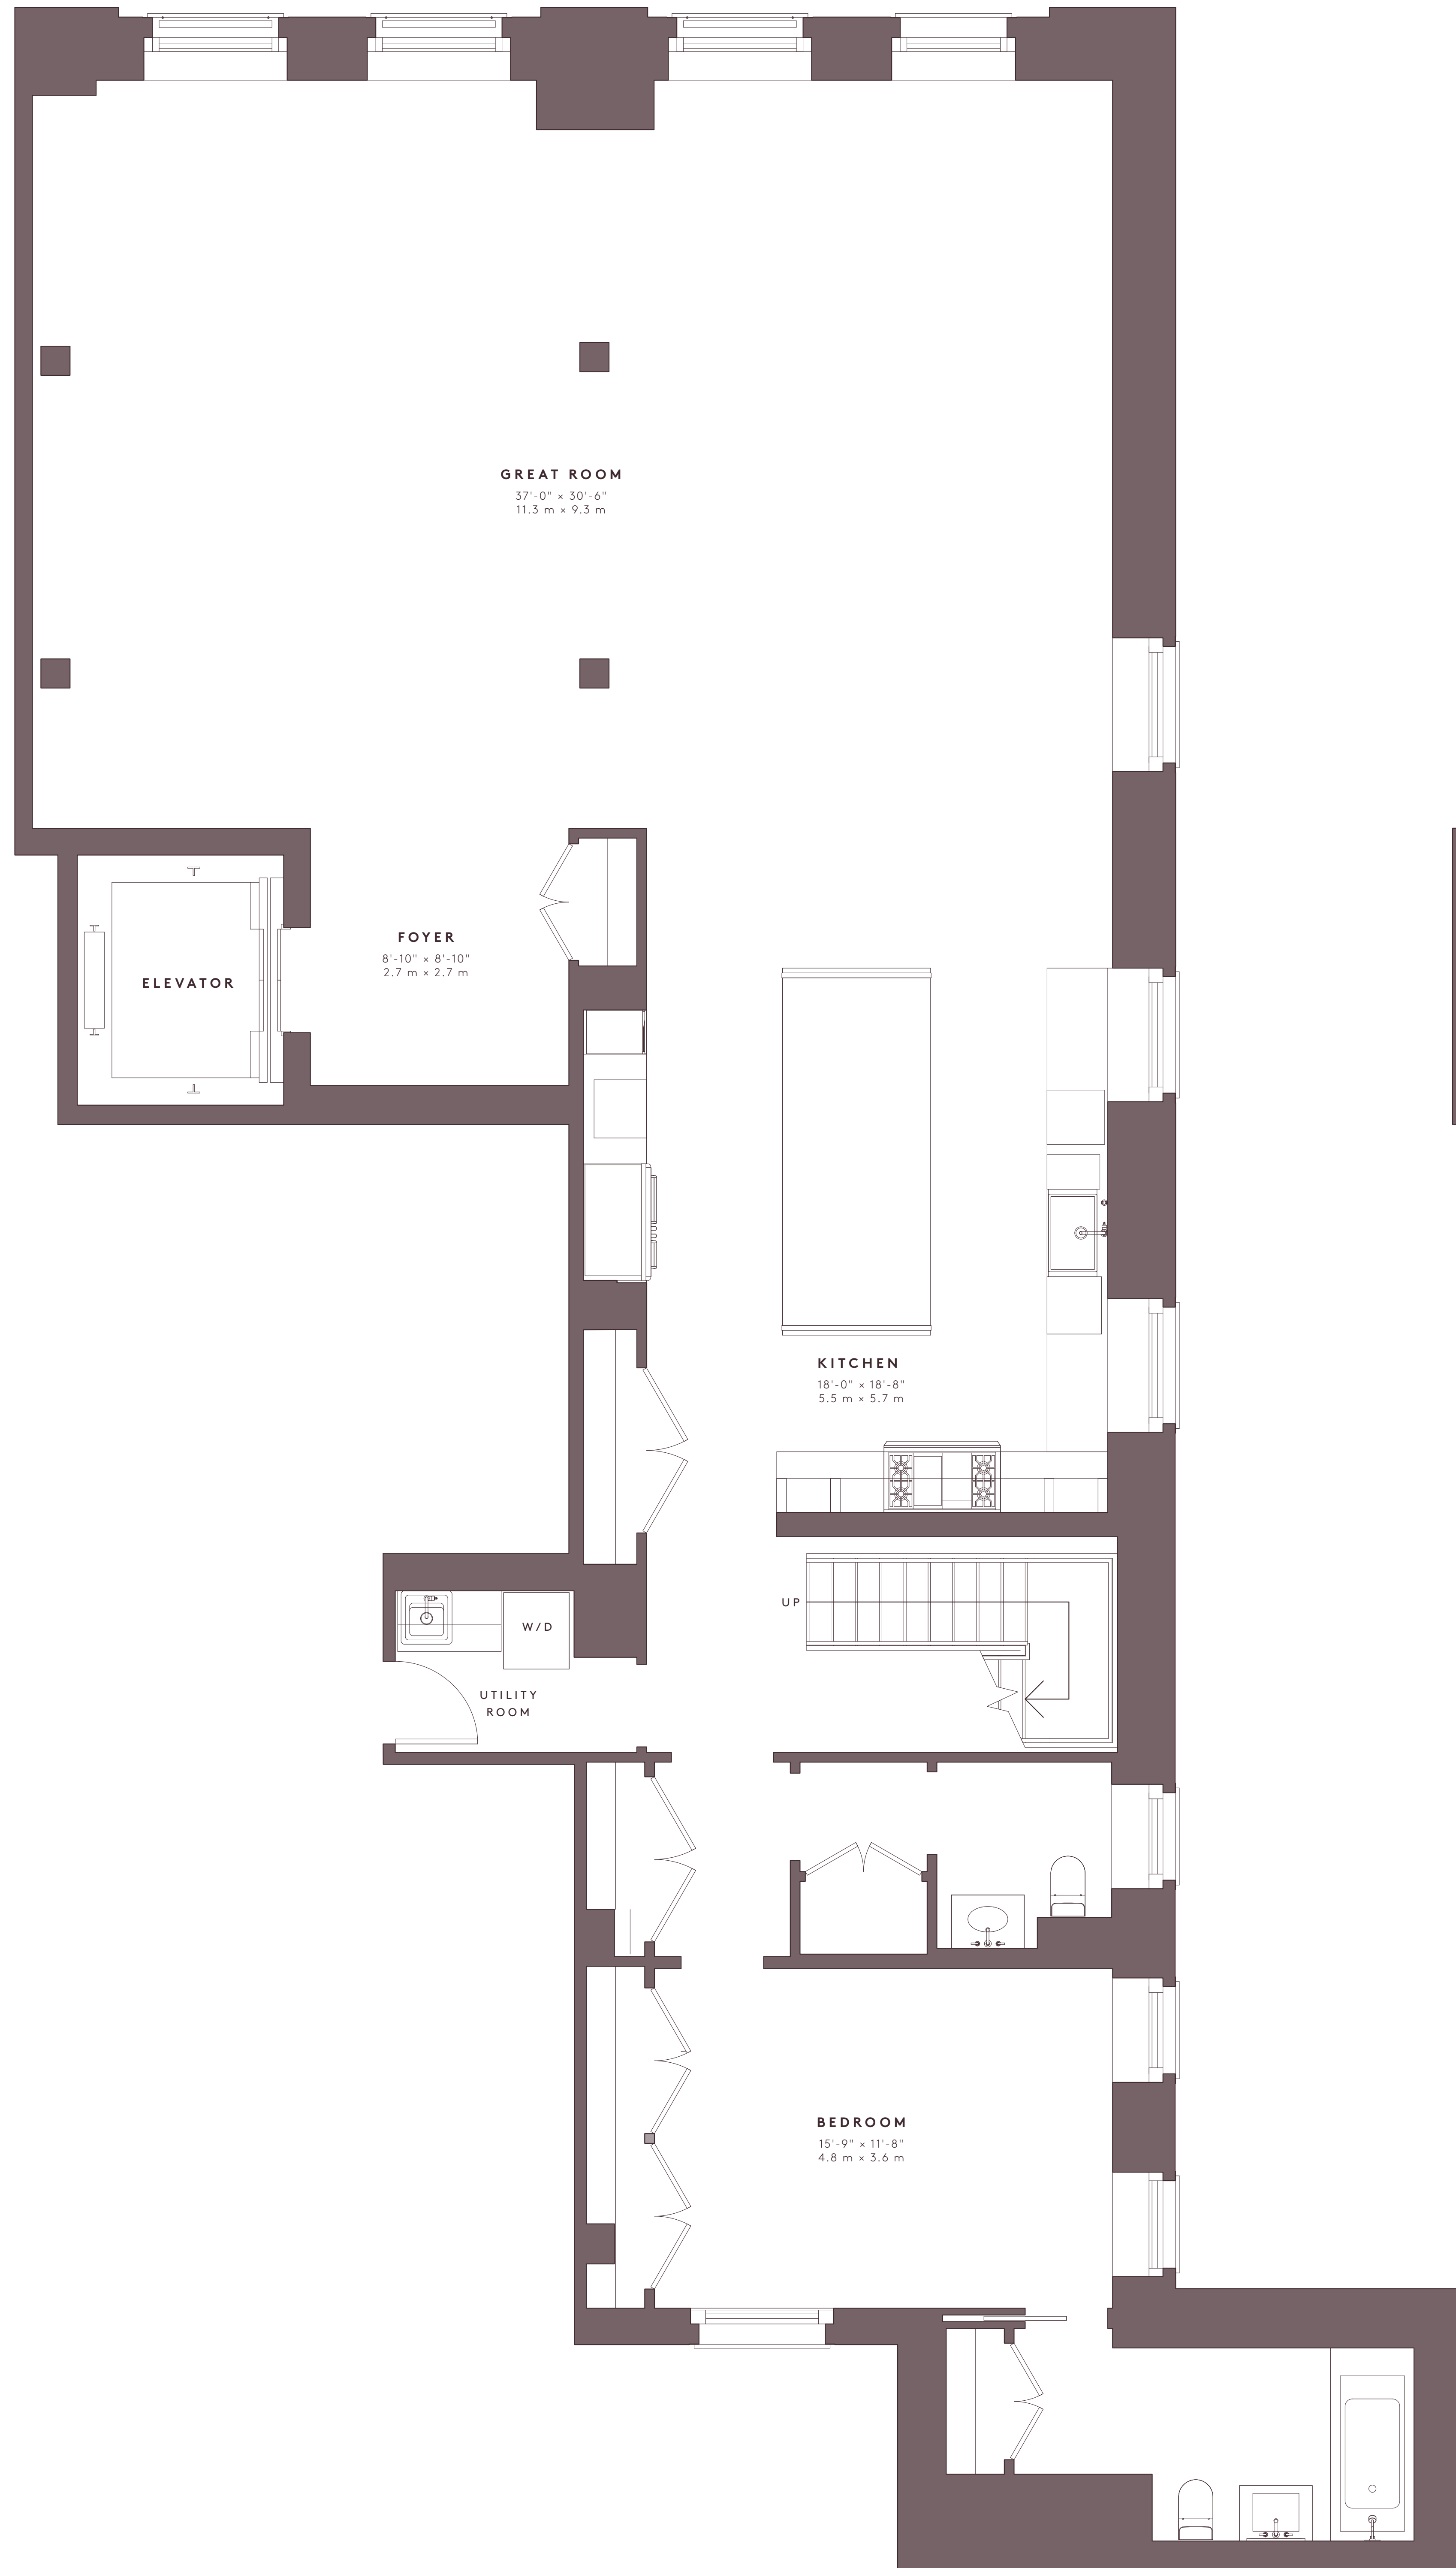

443 GREENWICH

2E

4,522 SQ. FT. | 420 SQ. M.
3 BEDROOMS | 4 BATHROOMS
POWDER ROOM | DEN

SECOND FLOOR LEVEL

THIRD FLOOR LEVEL

DESBROSSES STREET

GREENWICH STREET

VESTRY STREET

0' 1' 2' 4' 6' 10'

443 GREENWICH STREET

SALES GALLERY
174 HUDSON STREET
NEW YORK NY 10013
443GREENWICH.COM
212 877 4433