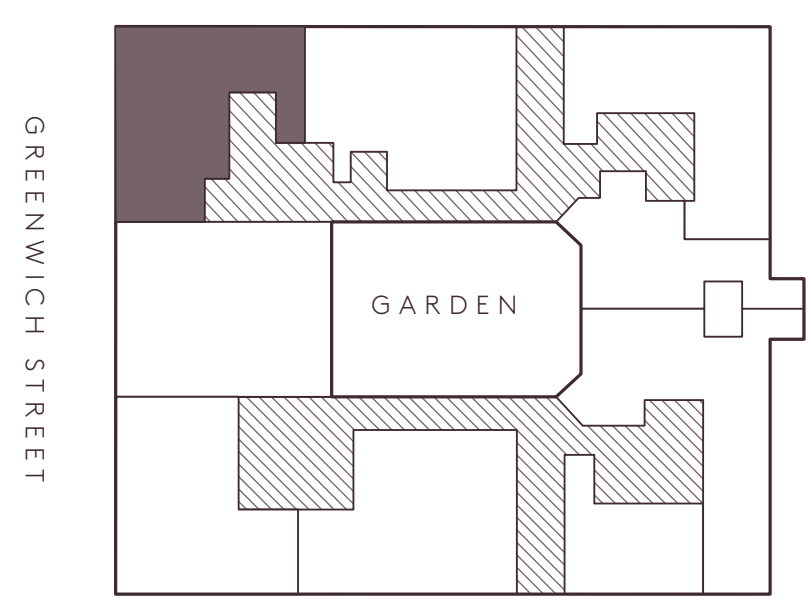

# 1H

2,414 SQ. FT. | 224 SQ. M.

2 BEDROOMS | 2 BATHROOMS | POWDER ROOM

DESBROSSES STREET

0' 1" 2" 4" 6" 10'

443 GREENWICH STREET

SALES GALLERY  
174 HUDSON STREET  
NEW YORK NY 10013  
443GREENWICH.COM  
212 877 4433