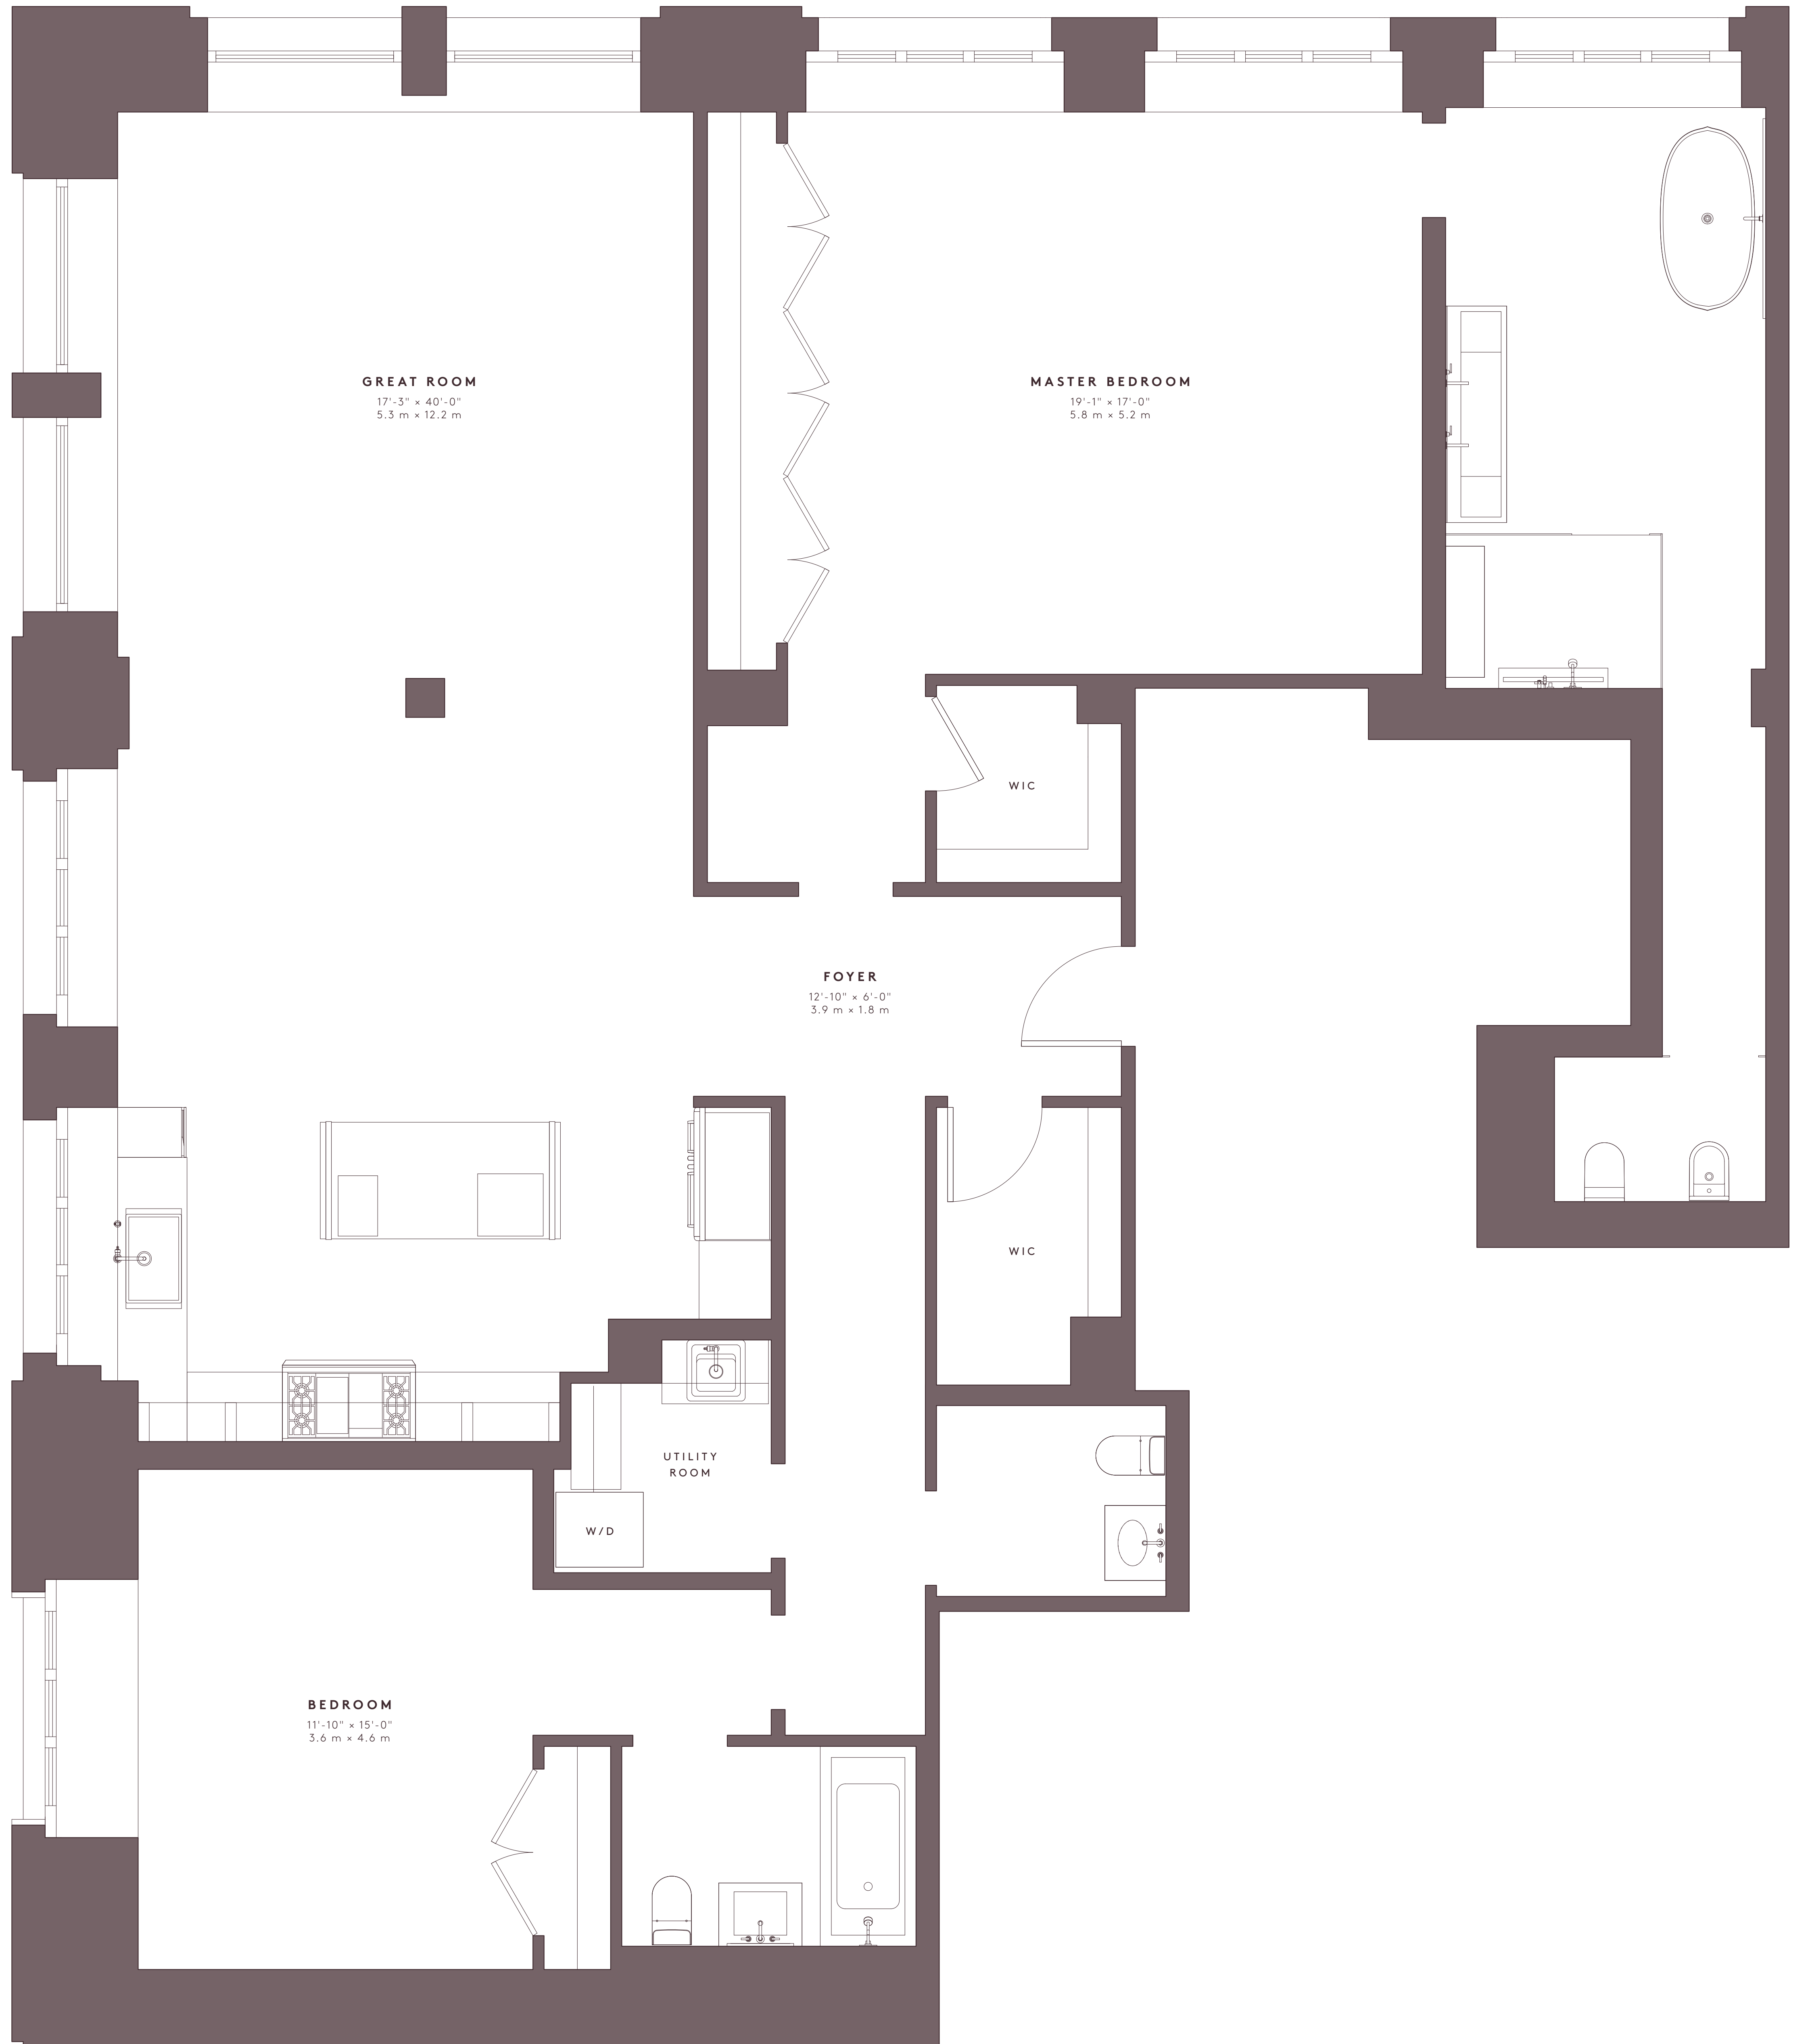

443 GREENWICH

# 1H

2,414 SQ. FT. | 224 SQ. M.

2 BEDROOMS | 2 BATHROOMS | POWDER ROOM

DESBROSSES STREET

0' 1" 2" 4" 6" 10'

443 GREENWICH STREET

SALES GALLERY  
174 HUDSON STREET  
NEW YORK NY 10013  
443GREENWICH.COM  
212 877 4433