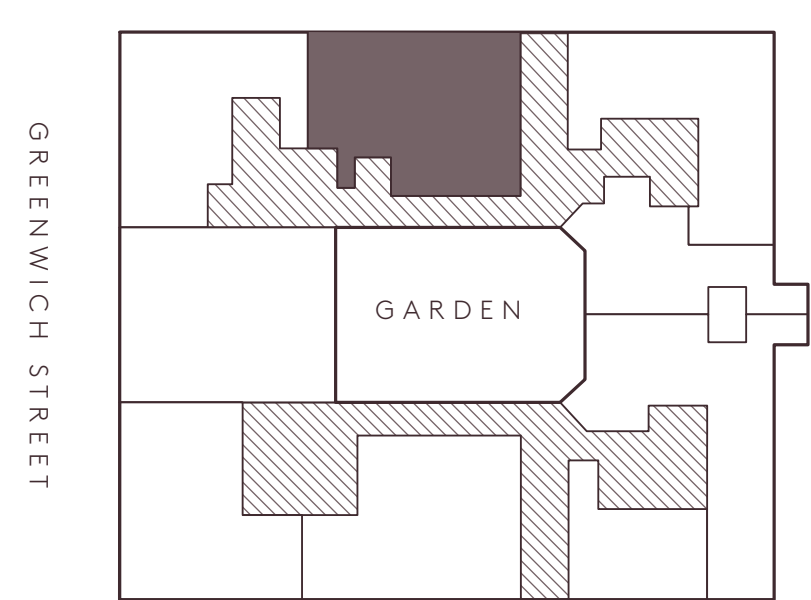

443 GREENWICH

1G

3,092 SQ. FT. | 287 SQ. M.

3 BEDROOMS | 3 BATHROOMS | POWDER ROOM

DESBROSSES STREET

0' 1' 2' 4' 6' 10'

443 GREENWICH STREET

SALES GALLERY
174 HUDSON STREET
NEW YORK NY 10013
443GREENWICH.COM
212 877 4433