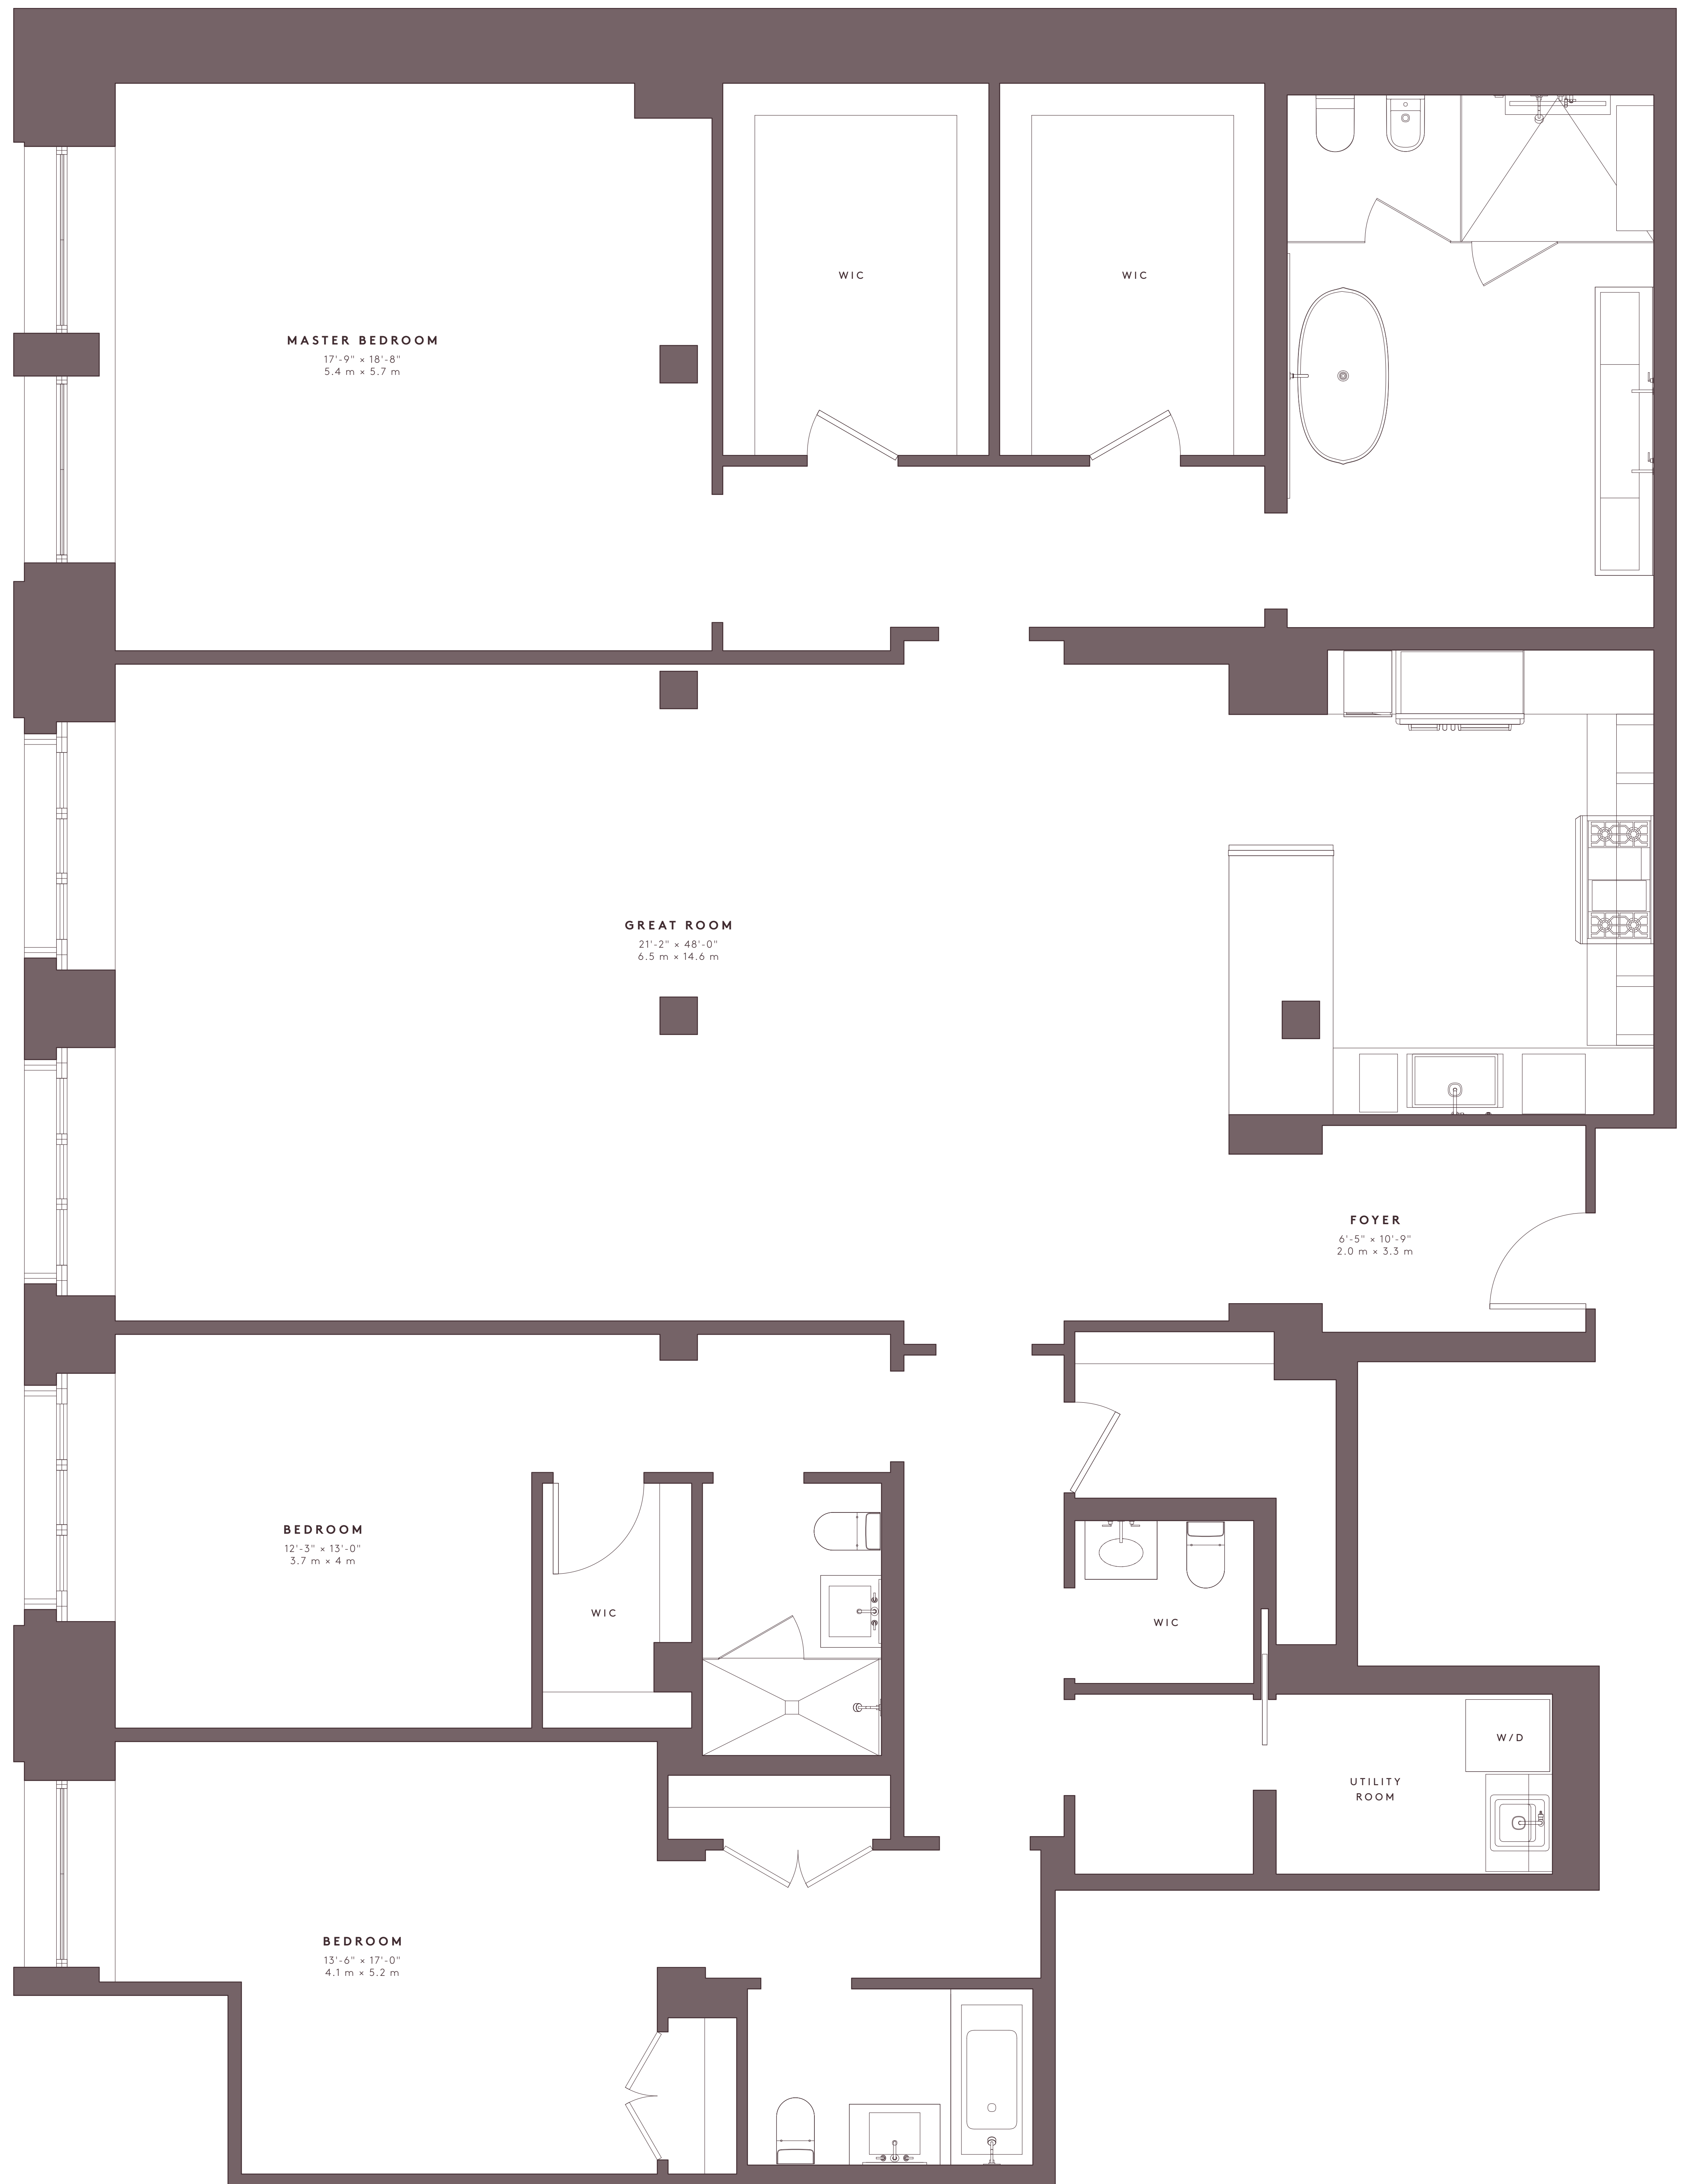

443 GREENWICH

1G

3,092 SQ. FT. | 287 SQ. M.

3 BEDROOMS | 3 BATHROOMS | POWDER ROOM

DESBROSSES STREET

0' 1' 2' 4' 6' 10'

443 GREENWICH STREET

SALES GALLERY
174 HUDSON STREET
NEW YORK NY 10013
443GREENWICH.COM
212 877 4433