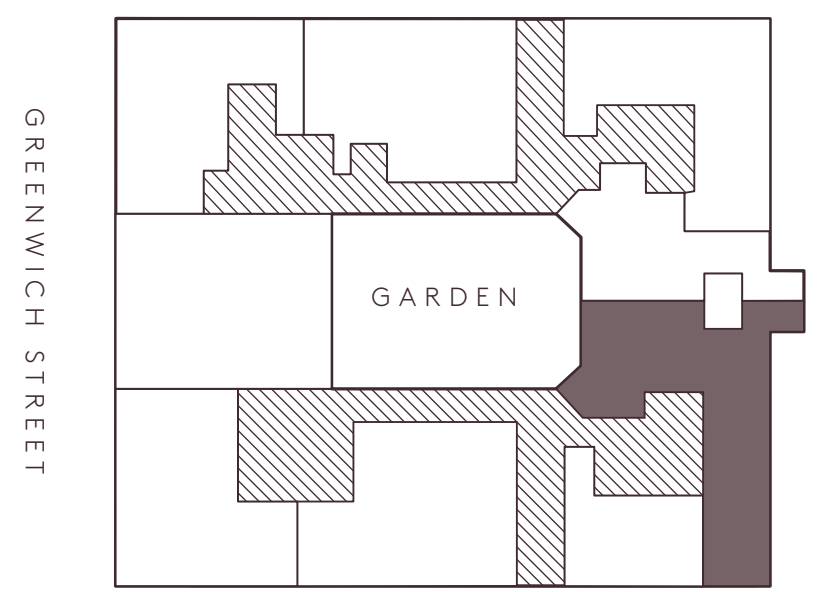

443 GREENWICH

1D

3,105 SQ. FT. | 288 SQ. M.
3 BEDROOMS | 4 BATHROOMS

DESBROSSES STREET

0' 1' 2' 4' 6' 10'

443 GREENWICH STREET

SALES GALLERY
174 HUDSON STREET
NEW YORK NY 10013
443GREENWICH.COM
212 877 4433